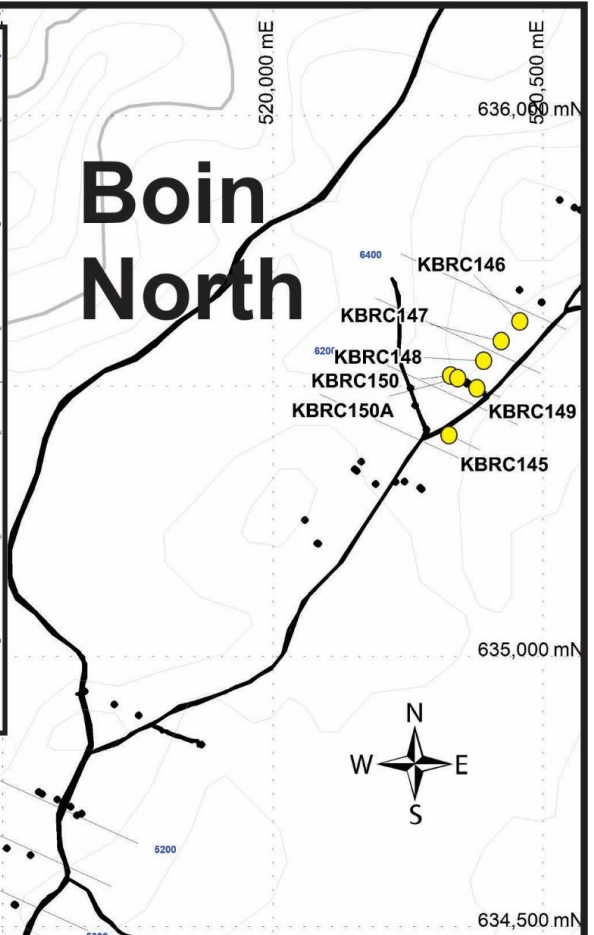

Enchi Property Map

Boin North

Boin Central

Legend

- RC Drill Hole Assays Completed (As of September 28, 2020)
- RC Drill Hole Assays Pending (2020 Drill Program)
- Previous Drill Holes

Boin South

NEWCORE GOLD
 2020 Drill Program | **Enchi Gold Project**
 Boin Deposit, Ghana (As of Sep 28, 2020)