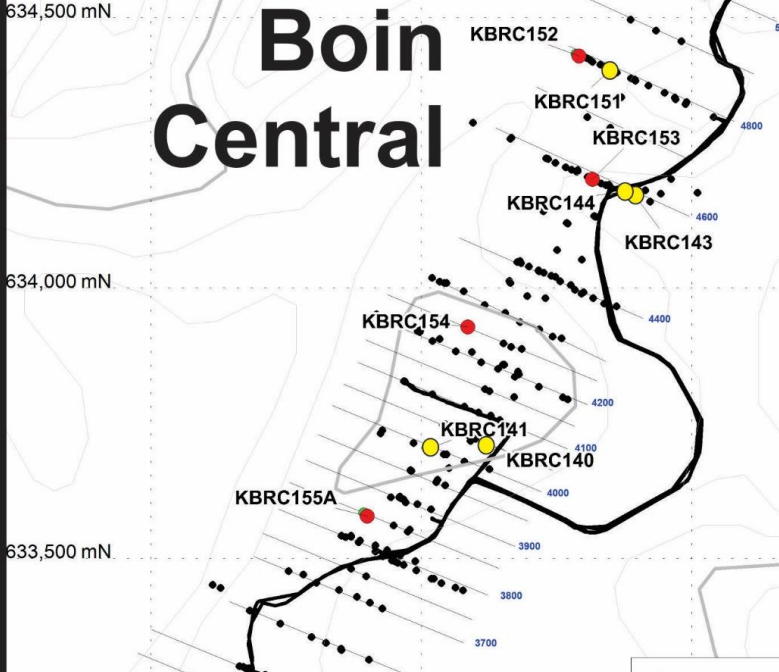

Enchi Property Map

Boin North

Boin Central

Legend

- RC Drill Hole Assays Completed (As of September 28, 2020)
- RC Drill Hole Assays Pending (2020 Drill Program)
- Previous Drill Holes

Boin South

NEWCORE GOLD
 2020 Drill Program | **Enchi Gold Project**
 Boin Deposit, Ghana (As of Sep 28, 2020)