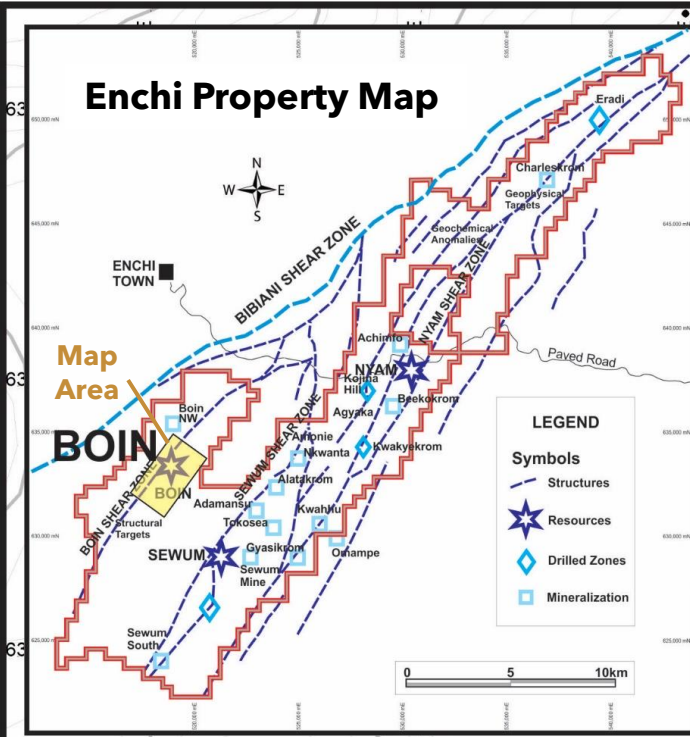

Enchi Property Map

Boin North

Boin Central

Legend

- RC Drill Hole Assays Completed (As of September 28, 2020)
- RC Drill Hole Assays Pending (2020 Drill Program)
- Previous Drill Holes

Boin South

NEWCORE GOLD
 2020 Drill Program | **Enchi Gold Project**
 Boin Deposit, Ghana (As of Sep 28, 2020)