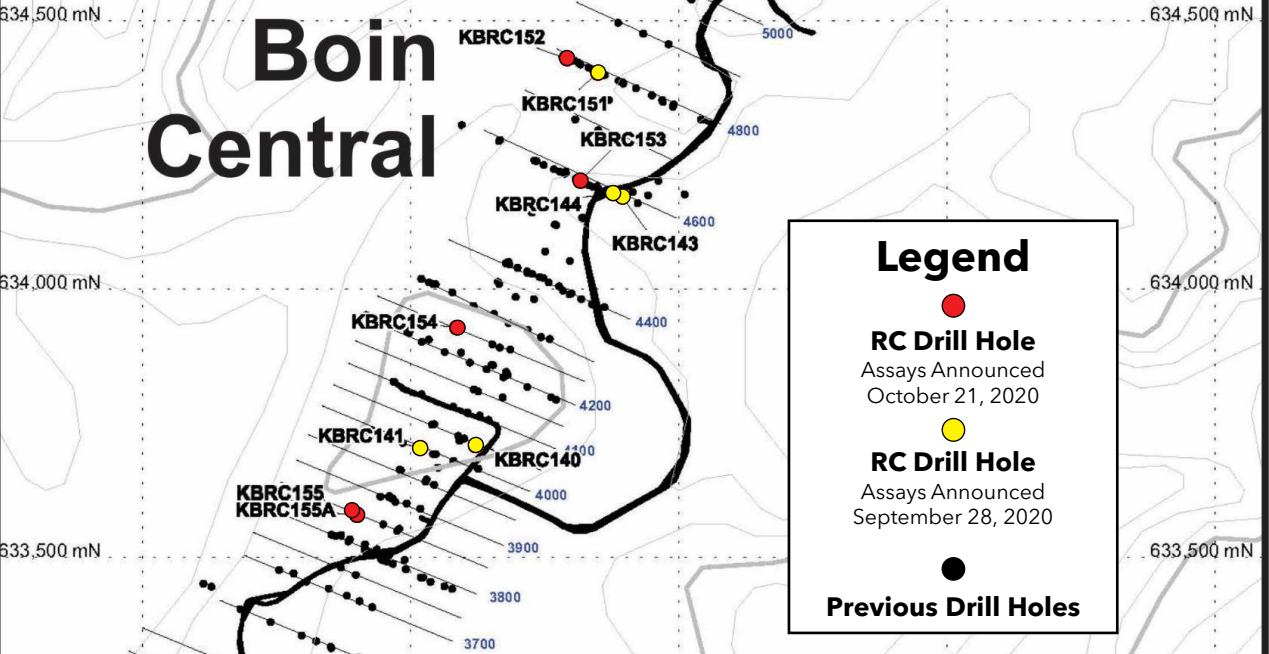

Enchi Property Map

Boin North

Boin Central

Boin South

NEWCORE GOLD

2020 Drill Program | Enchi Gold Project

Boin Deposit, Ghana (As of Oct 21, 2020)