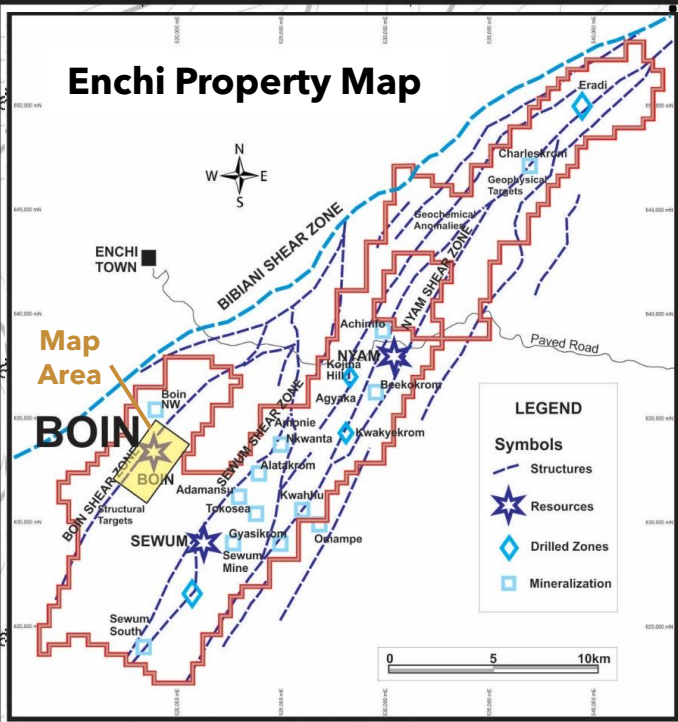

Enchi Property Map

Boin North

Boin Central

Boin South

NEWCORE GOLD

2020 Drill Program | Enchi Gold Project

Boin Deposit, Ghana (As of Oct 21, 2020)