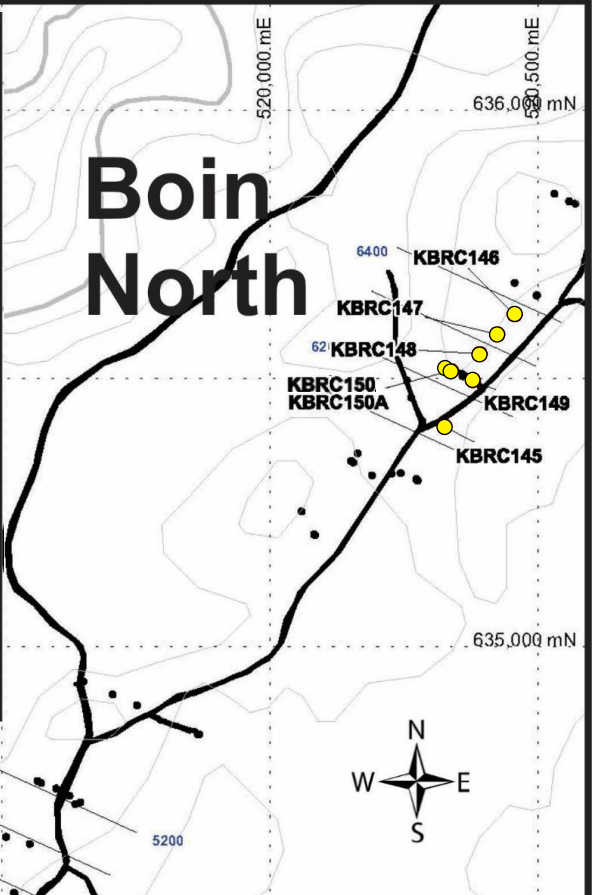

Enchi Property Map

Boin North

Boin Central

Boin South

NEWCORE GOLD

2020 Drill Program | Enchi Gold Project

Boin Deposit, Ghana (As of Oct 21, 2020)