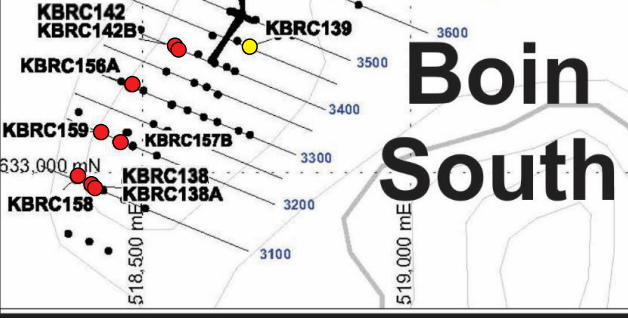

Enchi Property Map

Boin North

Boin Central

Boin South

NEWCORE GOLD

2020 Drill Program | Enchi Gold Project

Boin Deposit, Ghana (As of Oct 21, 2020)