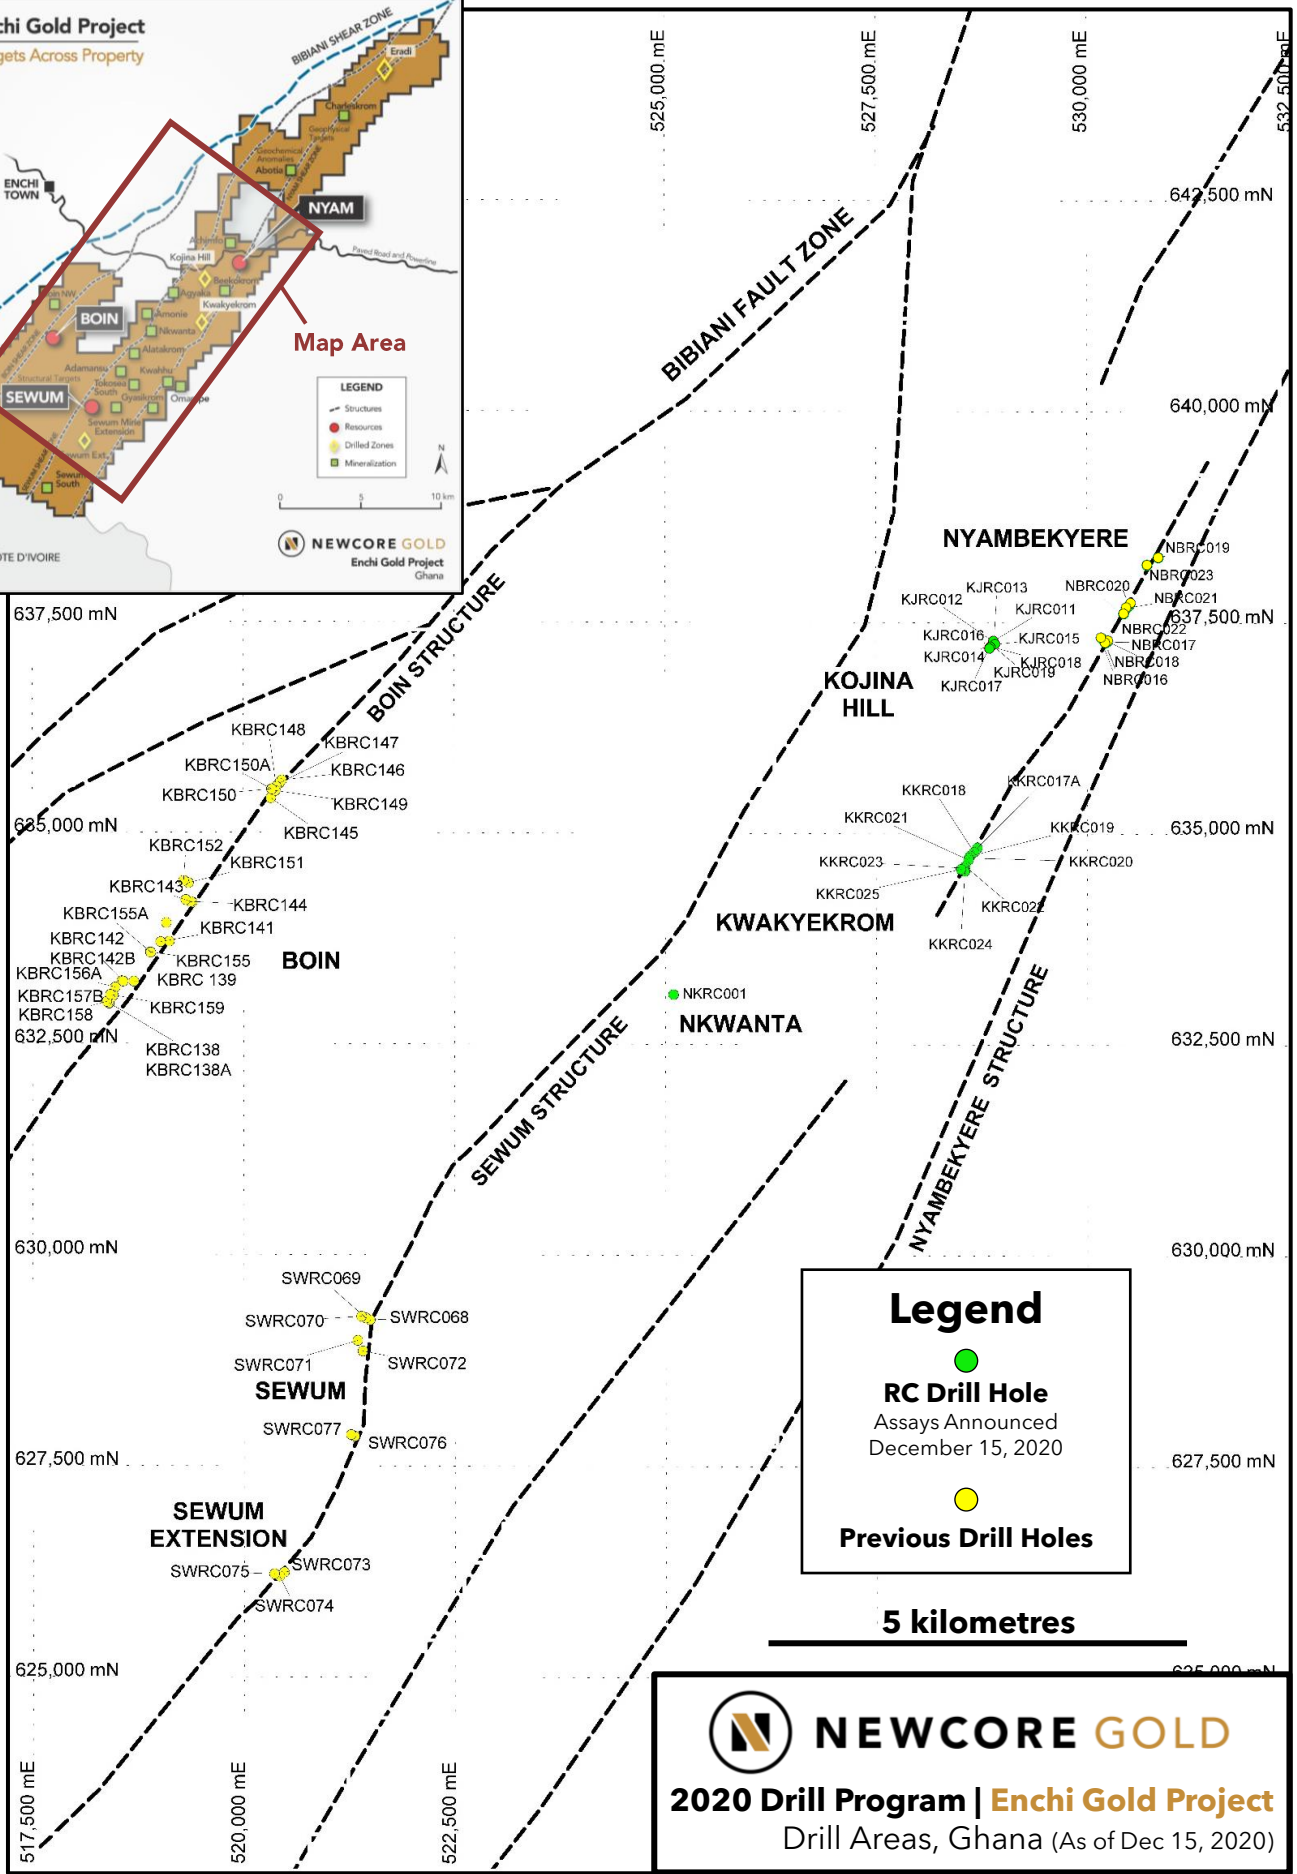

Enchi Gold Project
Targets Across Property

Legend

- RC Drill Hole
Assays Announced
December 15, 2020
- Previous Drill Holes

5 kilometres

NEWCORE GOLD

2020 Drill Program | Enchi Gold Project
Drill Areas, Ghana (As of Dec 15, 2020)

Enchi Gold Project
Targets Across Property