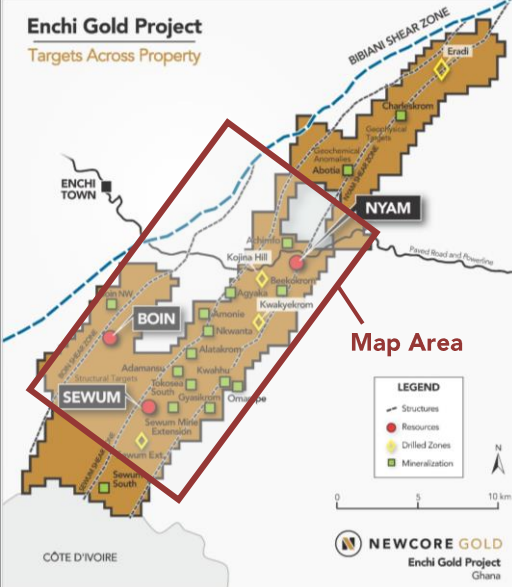

Enchi Gold Project
Targets Across Property

Legend

- RC Drill Hole
Assays Announced
December 15, 2020
- Previous Drill Holes

5 kilometres

NEWCORE GOLD

2020 Drill Program | Enchi Gold Project
Drill Areas, Ghana (As of Dec 15, 2020)

Enchi Gold Project
Targets Across Property