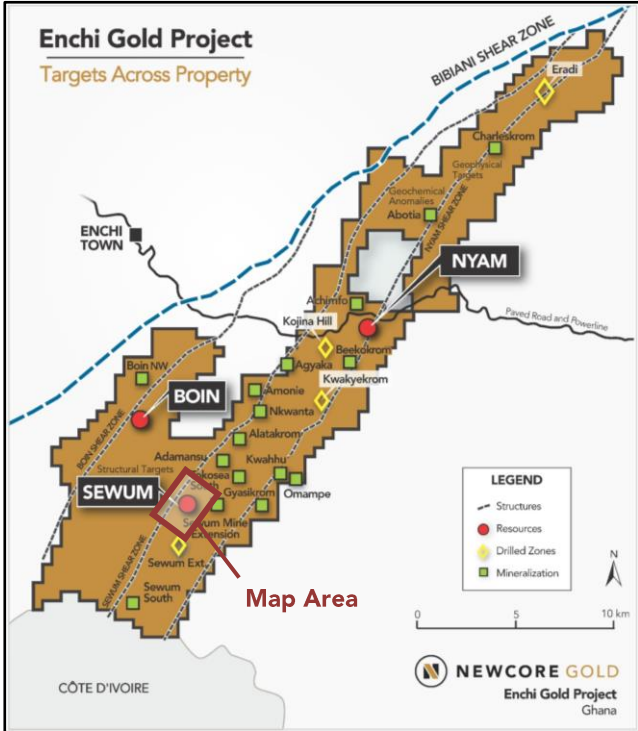

Enchi Gold Project

Targets Across Property

Legend

- RC Drill Hole
Assays Announced
January 27, 2021
- RC Drill Hole
Assays Announced in 2020
- Previous Drill Holes

100 metres

 **NEWCORE GOLD**

2020-2021 Drill Program | Enchi Gold Project
Kwakyeokrom, Ghana (As of Jan 27, 2021)

Enchi Gold Project

Targets Across Property

NEWCORE GOLD

2020-2021 Drill Program | Enchi Gold Project

Sewum Deposit, Ghana (As of Jan 27, 2021)