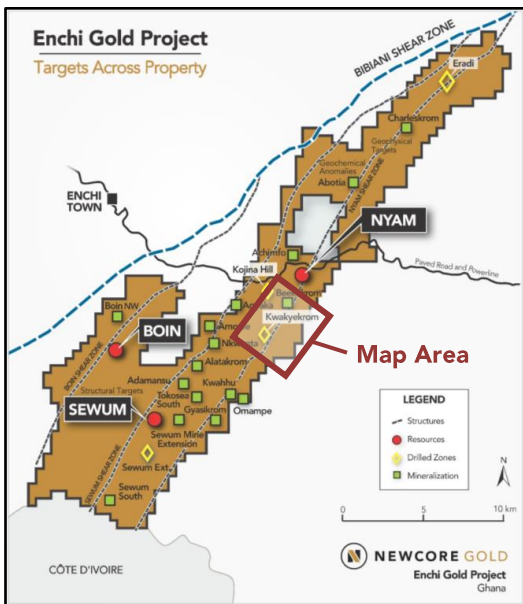

Enchi Gold Project

Targets Across Property

Legend

- RC Drill Hole
Assays Announced
January 27, 2021
- RC Drill Hole
Assays Announced in 2020
- Previous Drill Holes

100 metres

 **NEWCORE GOLD**

2020-2021 Drill Program | Enchi Gold Project
Kwakyeokrom, Ghana (As of Jan 27, 2021)

Enchi Gold Project

Targets Across Property

NEWCORE GOLD

2020-2021 Drill Program | Enchi Gold Project

Sewum Deposit, Ghana (As of Jan 27, 2021)