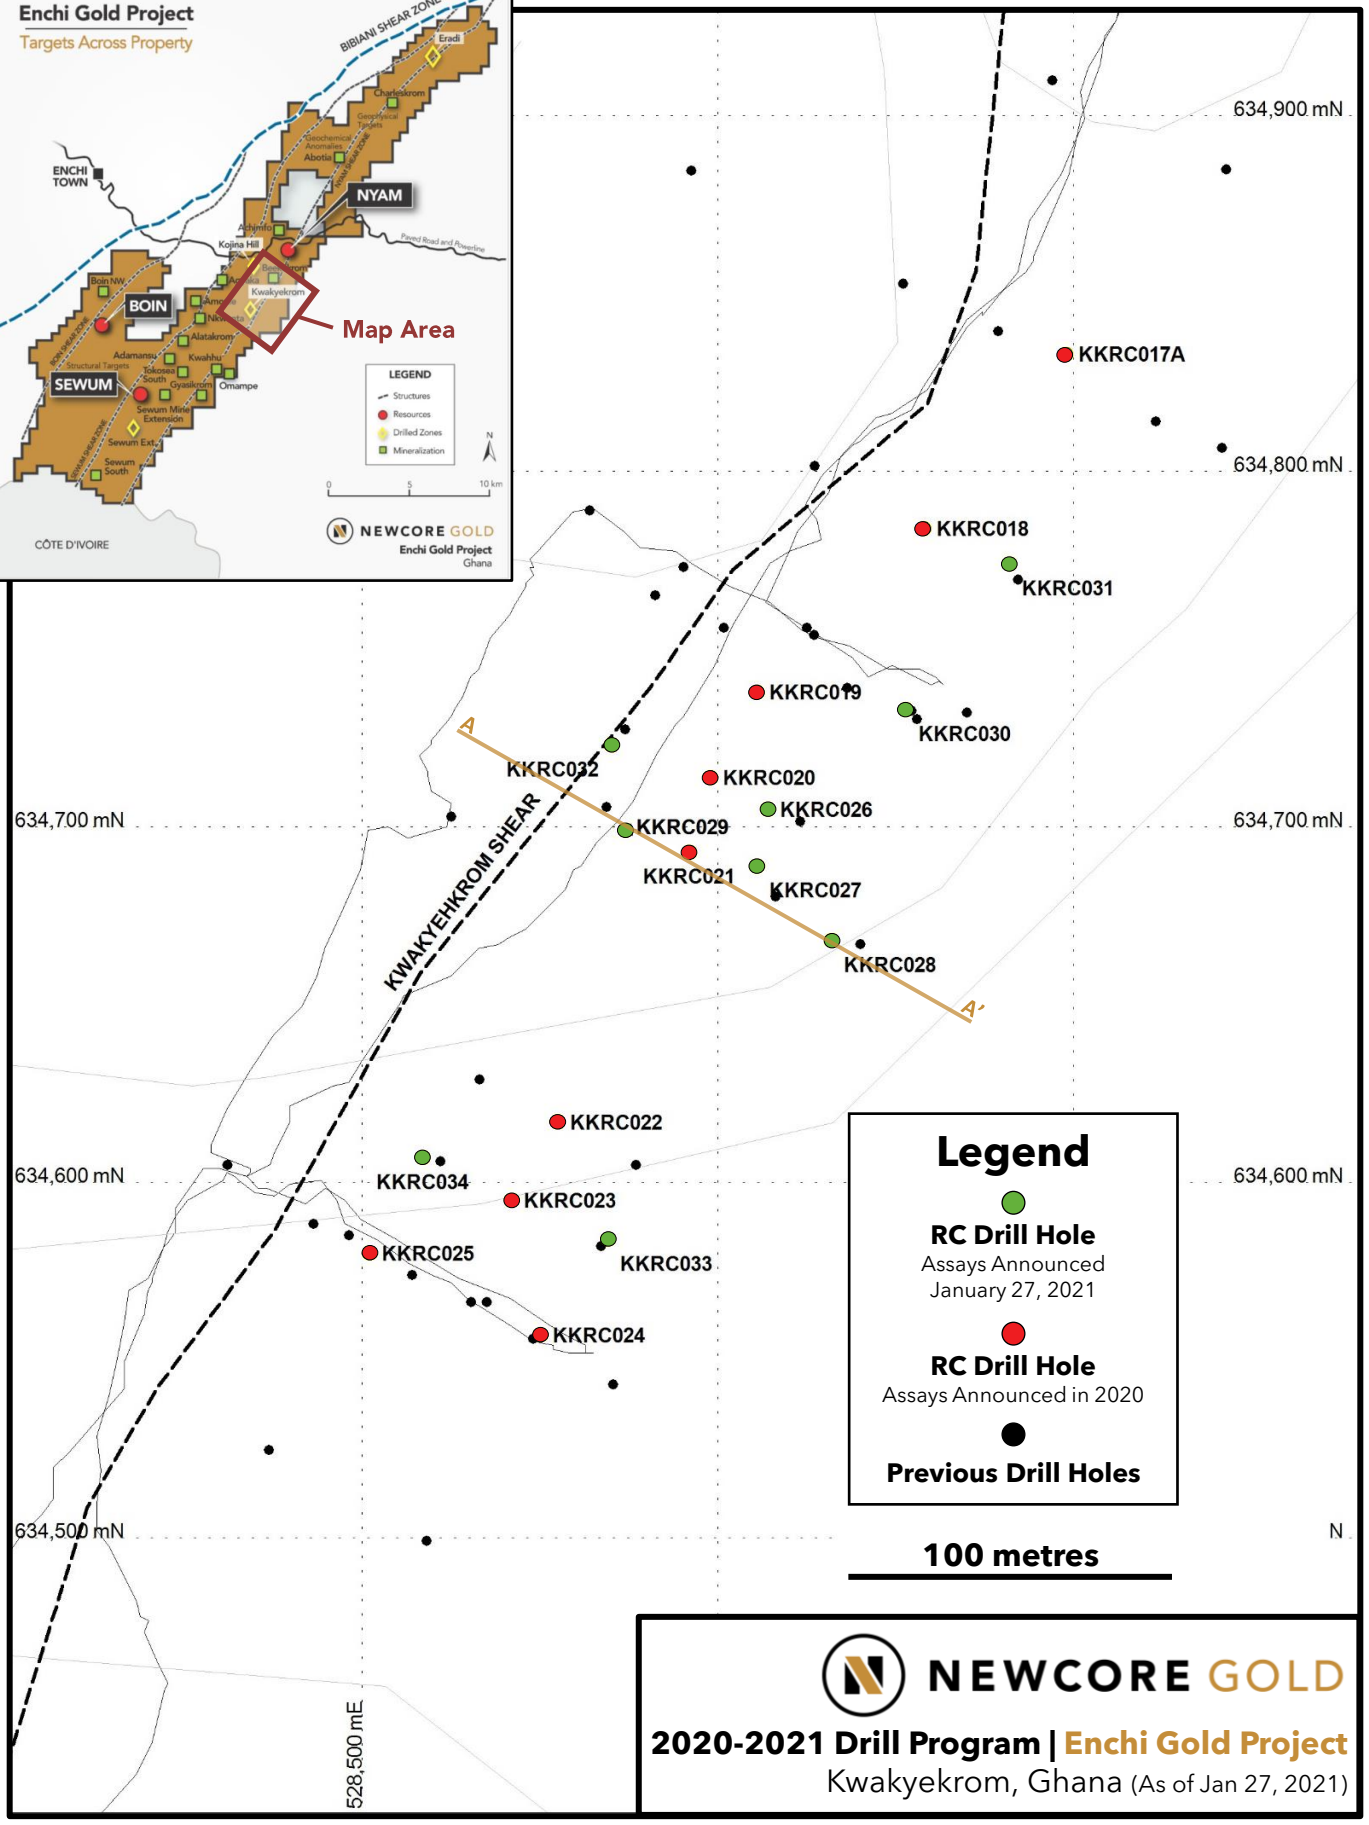

Enchi Gold Project

Targets Across Property

Legend

- RC Drill Hole
Assays Announced
January 27, 2021
- RC Drill Hole
Assays Announced in 2020
- Previous Drill Holes

100 metres

 **NEWCORE GOLD**

2020-2021 Drill Program | Enchi Gold Project
Kwakyeokrom, Ghana (As of Jan 27, 2021)

Enchi Gold Project

Targets Across Property

NEWCORE GOLD

2020-2021 Drill Program | Enchi Gold Project

Sewum Deposit, Ghana (As of Jan 27, 2021)