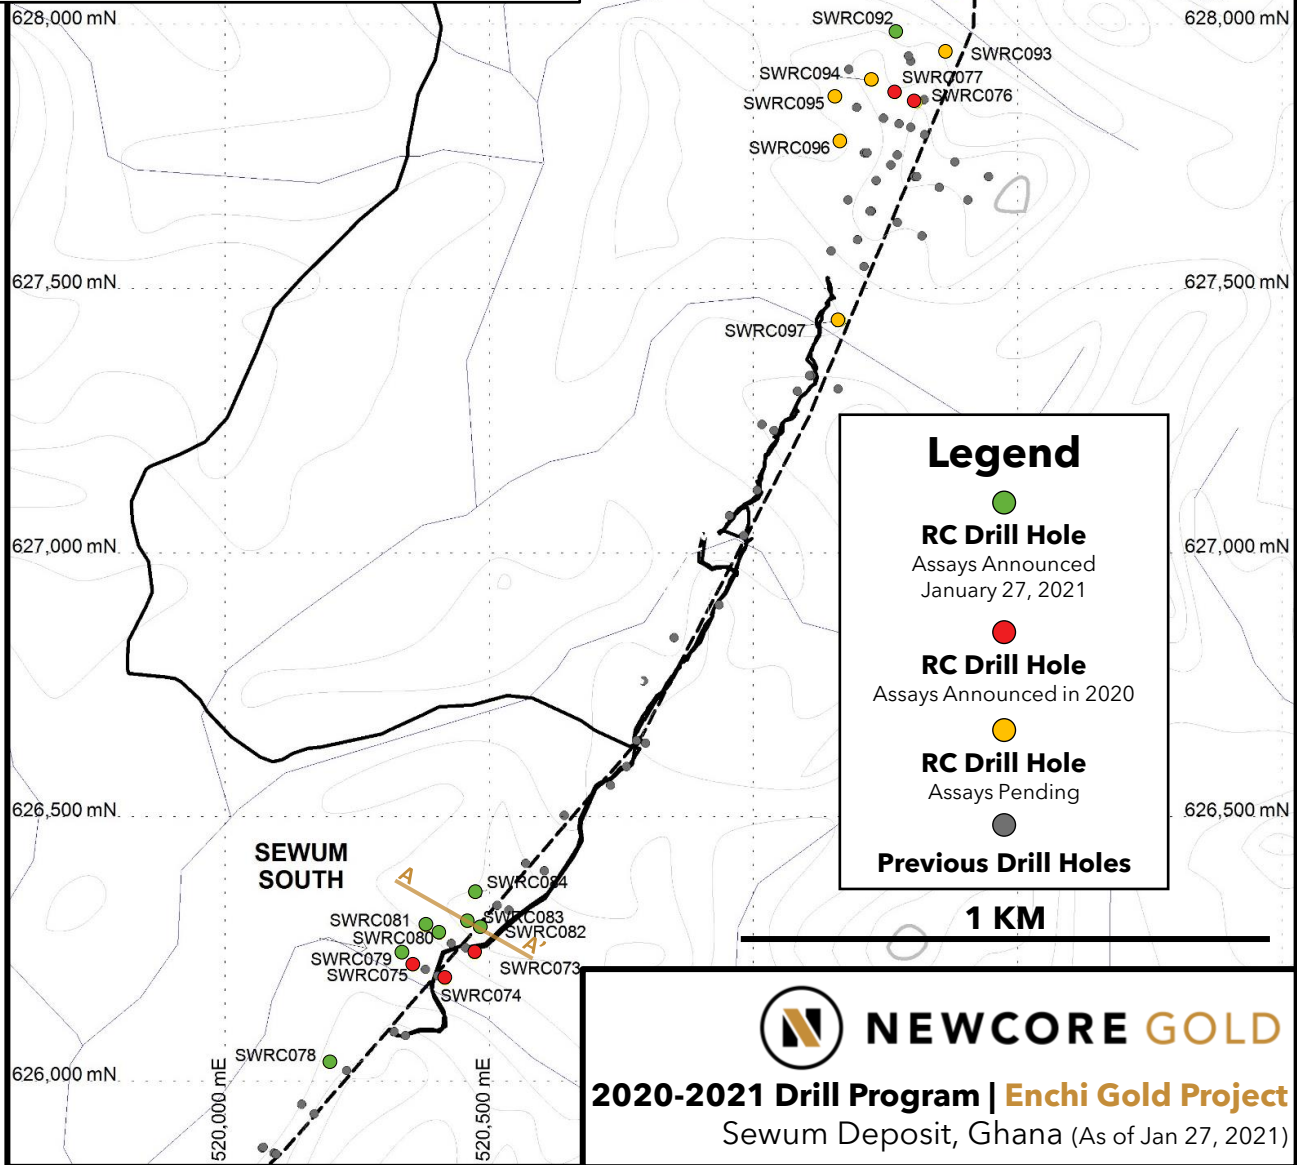

Enchi Gold Project

Targets Across Property

Legend

- RC Drill Hole
Assays Announced
January 27, 2021
- RC Drill Hole
Assays Announced in 2020
- Previous Drill Holes

100 metres

 **NEWCORE GOLD**

2020-2021 Drill Program | Enchi Gold Project
Kwakyeokrom, Ghana (As of Jan 27, 2021)

Enchi Gold Project

Targets Across Property

NEWCORE GOLD

2020-2021 Drill Program | Enchi Gold Project

Sewum Deposit, Ghana (As of Jan 27, 2021)