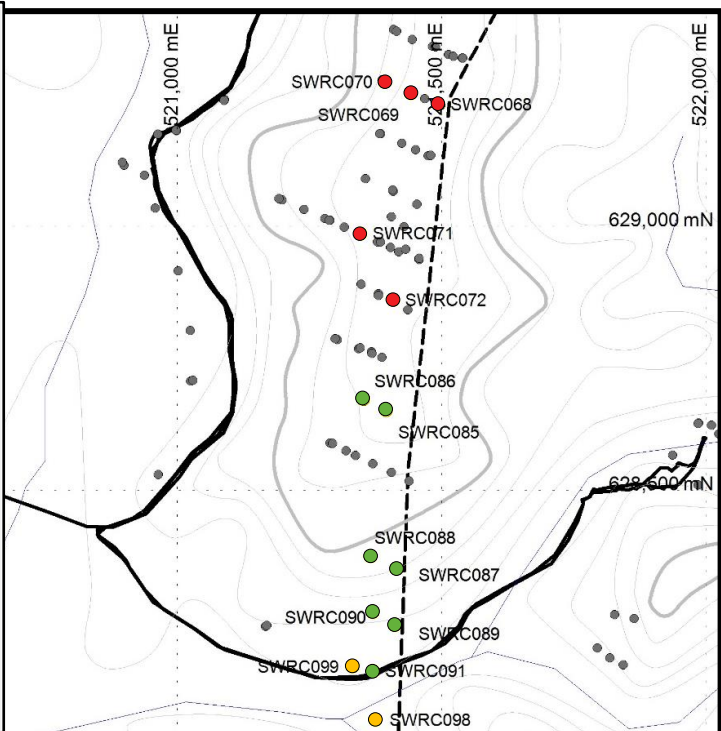

Enchi Gold Project

Targets Across Property

Legend

- RC Drill Hole
Assays Announced
January 27, 2021
- RC Drill Hole
Assays Announced in 2020
- Previous Drill Holes

100 metres

 **NEWCORE GOLD**

2020-2021 Drill Program | Enchi Gold Project
Kwakyeokrom, Ghana (As of Jan 27, 2021)

Enchi Gold Project

Targets Across Property

NEWCORE GOLD

2020-2021 Drill Program | Enchi Gold Project

Sewum Deposit, Ghana (As of Jan 27, 2021)