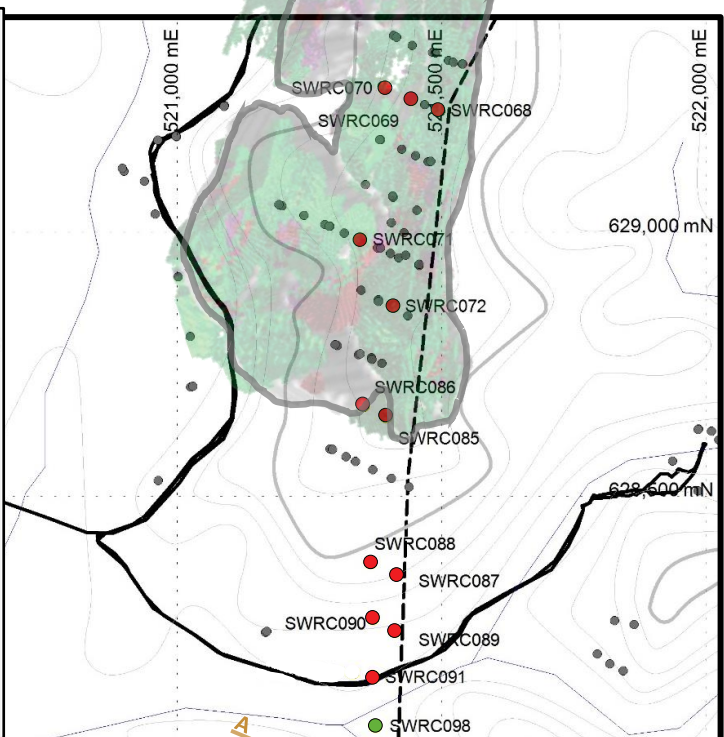

Enchi Gold Project

Targets Across Property

NEWCORE GOLD

2020-2021 Drill Program | Enchi Gold Project

Sewum Deposit, Ghana (As of Feb 17, 2021)

Enchi Gold Project

Targets Across Property

Legend

- RC Drill Hole
Assays Announced
February 17, 2021
- RC Drill Hole
Prior Assays Announced
(2020-2021)
- Previous Drill Holes

NEWCORE GOLD

2020-2021 Drill Program | Enchi Gold Project
Kwakyeokrom, Ghana (As of Feb 17, 2021)