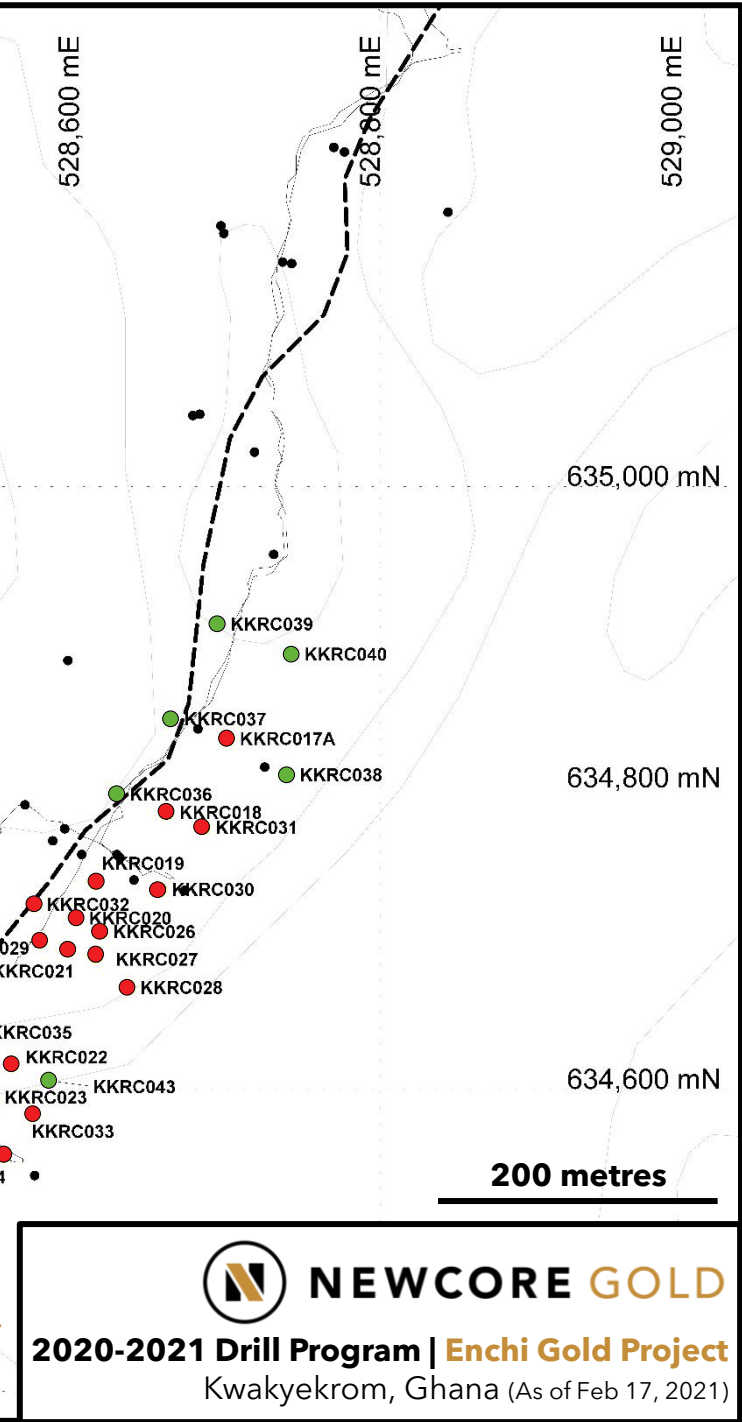

Enchi Gold Project

Targets Across Property

NEWCORE GOLD

2020-2021 Drill Program | Enchi Gold Project

Sewum Deposit, Ghana (As of Feb 17, 2021)

Enchi Gold Project

Targets Across Property

Legend

- RC Drill Hole
Assays Announced
February 17, 2021
- RC Drill Hole
Prior Assays Announced
(2020-2021)
- Previous Drill Holes

NEWCORE GOLD

2020-2021 Drill Program | Enchi Gold Project
Kwakyeokrom, Ghana (As of Feb 17, 2021)