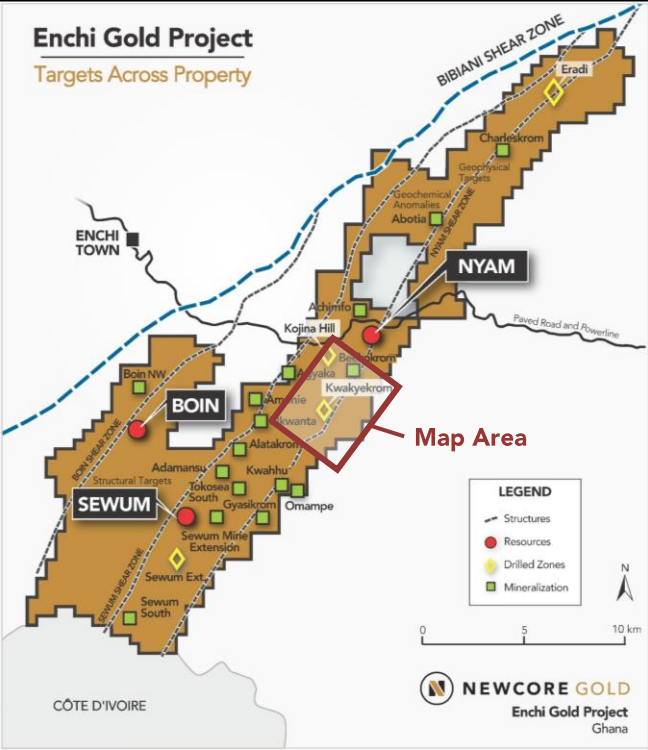

Enchi Gold Project

Targets Across Property

NEWCORE GOLD

2020-2021 Drill Program | Enchi Gold Project

Sewum Deposit, Ghana (As of Feb 17, 2021)

Enchi Gold Project

Targets Across Property

Legend

- RC Drill Hole
Assays Announced
February 17, 2021
- RC Drill Hole
Prior Assays Announced
(2020-2021)
- Previous Drill Holes

NEWCORE GOLD

2020-2021 Drill Program | Enchi Gold Project
Kwakyeokrom, Ghana (As of Feb 17, 2021)