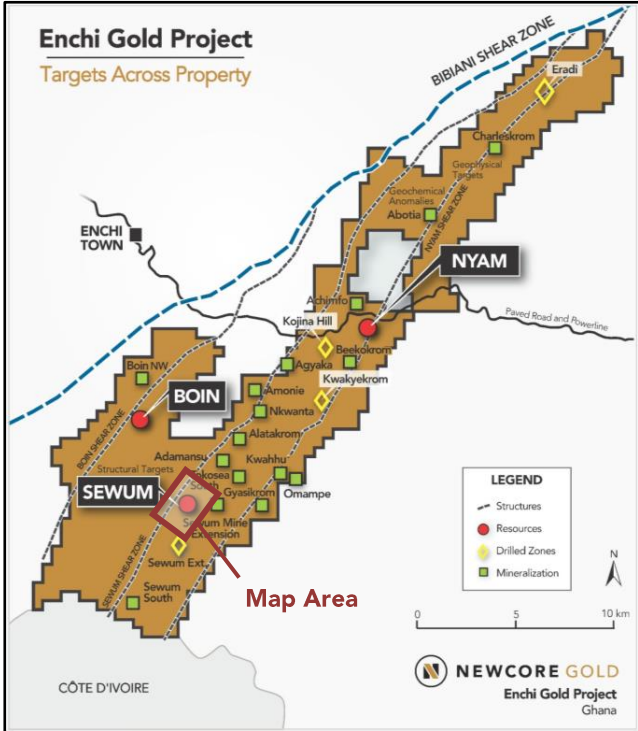

Enchi Gold Project

Targets Across Property

NEWCORE GOLD

2020-2021 Drill Program | Enchi Gold Project

Sewum Deposit, Ghana (As of Feb 17, 2021)

Enchi Gold Project

Targets Across Property

Legend

- RC Drill Hole
Assays Announced
February 17, 2021
- RC Drill Hole
Prior Assays Announced
(2020-2021)
- Previous Drill Holes

NEWCORE GOLD

2020-2021 Drill Program | Enchi Gold Project
Kwakyeokrom, Ghana (As of Feb 17, 2021)