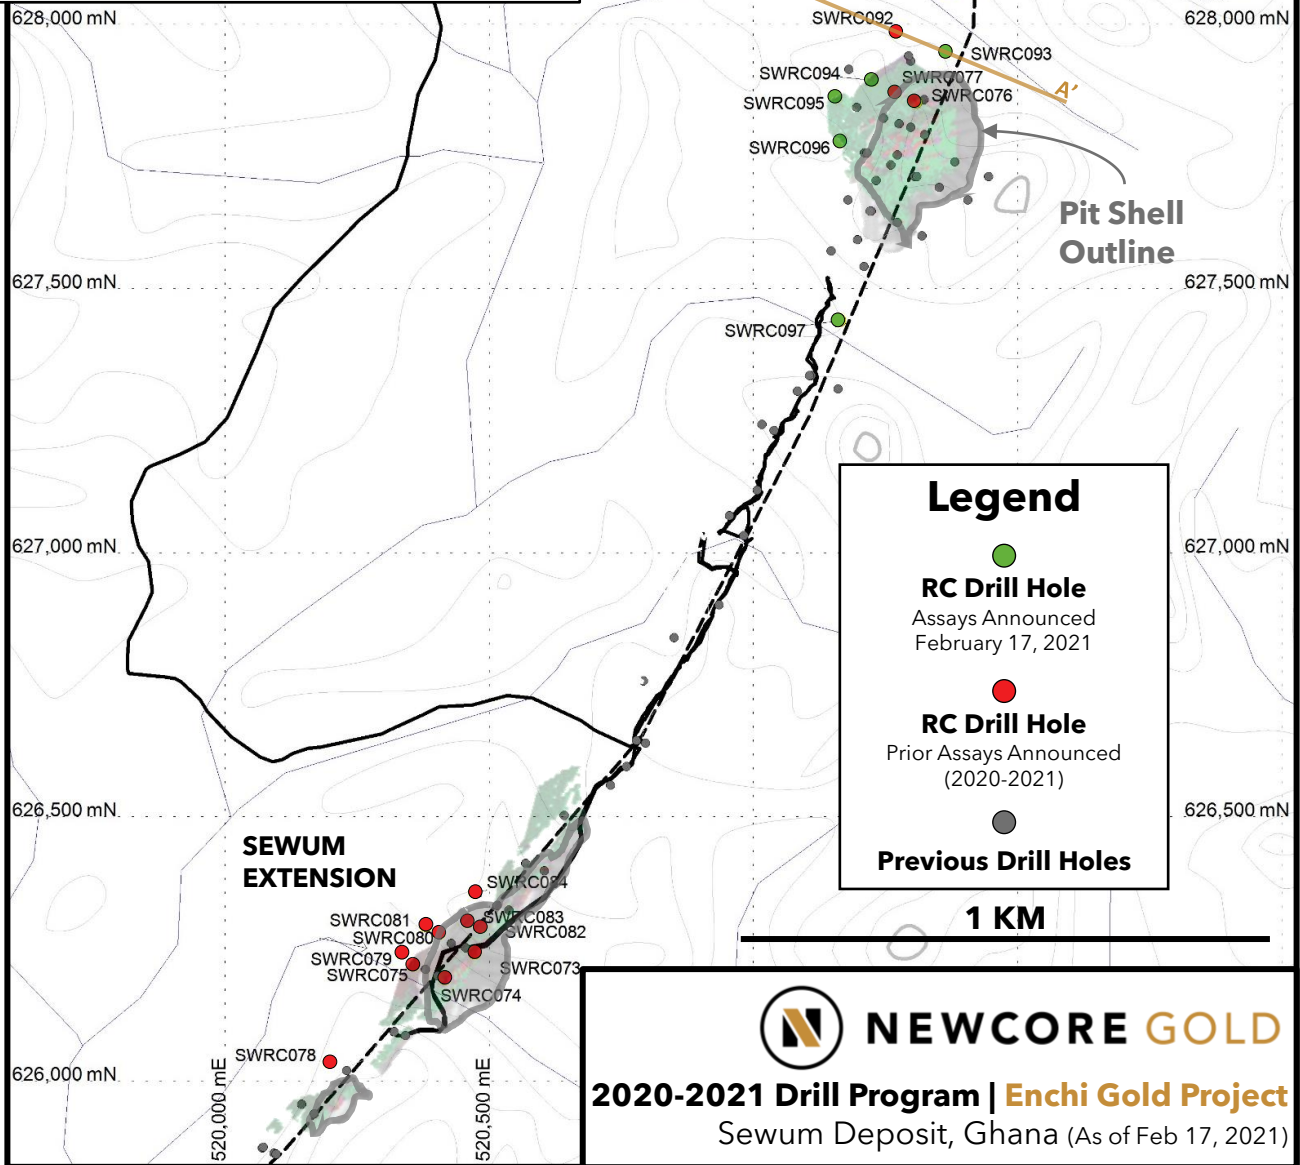

Enchi Gold Project

Targets Across Property

NEWCORE GOLD

2020-2021 Drill Program | Enchi Gold Project

Sewum Deposit, Ghana (As of Feb 17, 2021)

Enchi Gold Project

Targets Across Property

Legend

- RC Drill Hole
Assays Announced
February 17, 2021
- RC Drill Hole
Prior Assays Announced
(2020-2021)
- Previous Drill Holes

NEWCORE GOLD

2020-2021 Drill Program | Enchi Gold Project
Kwakyeokrom, Ghana (As of Feb 17, 2021)