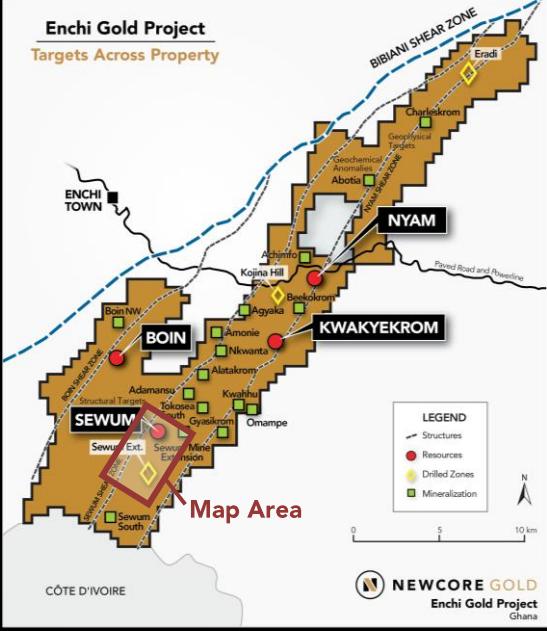

Enchi Gold Project
Targets Across Property

Legend

- **Drill Hole**
Assays Announced
February 15, 2022
- **Drill Hole**
Prior 2020 - 2021 Assays Not in
Mineral Resource Estimate
- **Drill Hole**
2020 Assay Included in
Mineral Resource Estimate
- **Previous Drill Holes**

500 metres

NEWCORE GOLD

2020-2021 Drill Program | Enchi Gold Project
Sewum Ext., Ghana (As of February 2022)