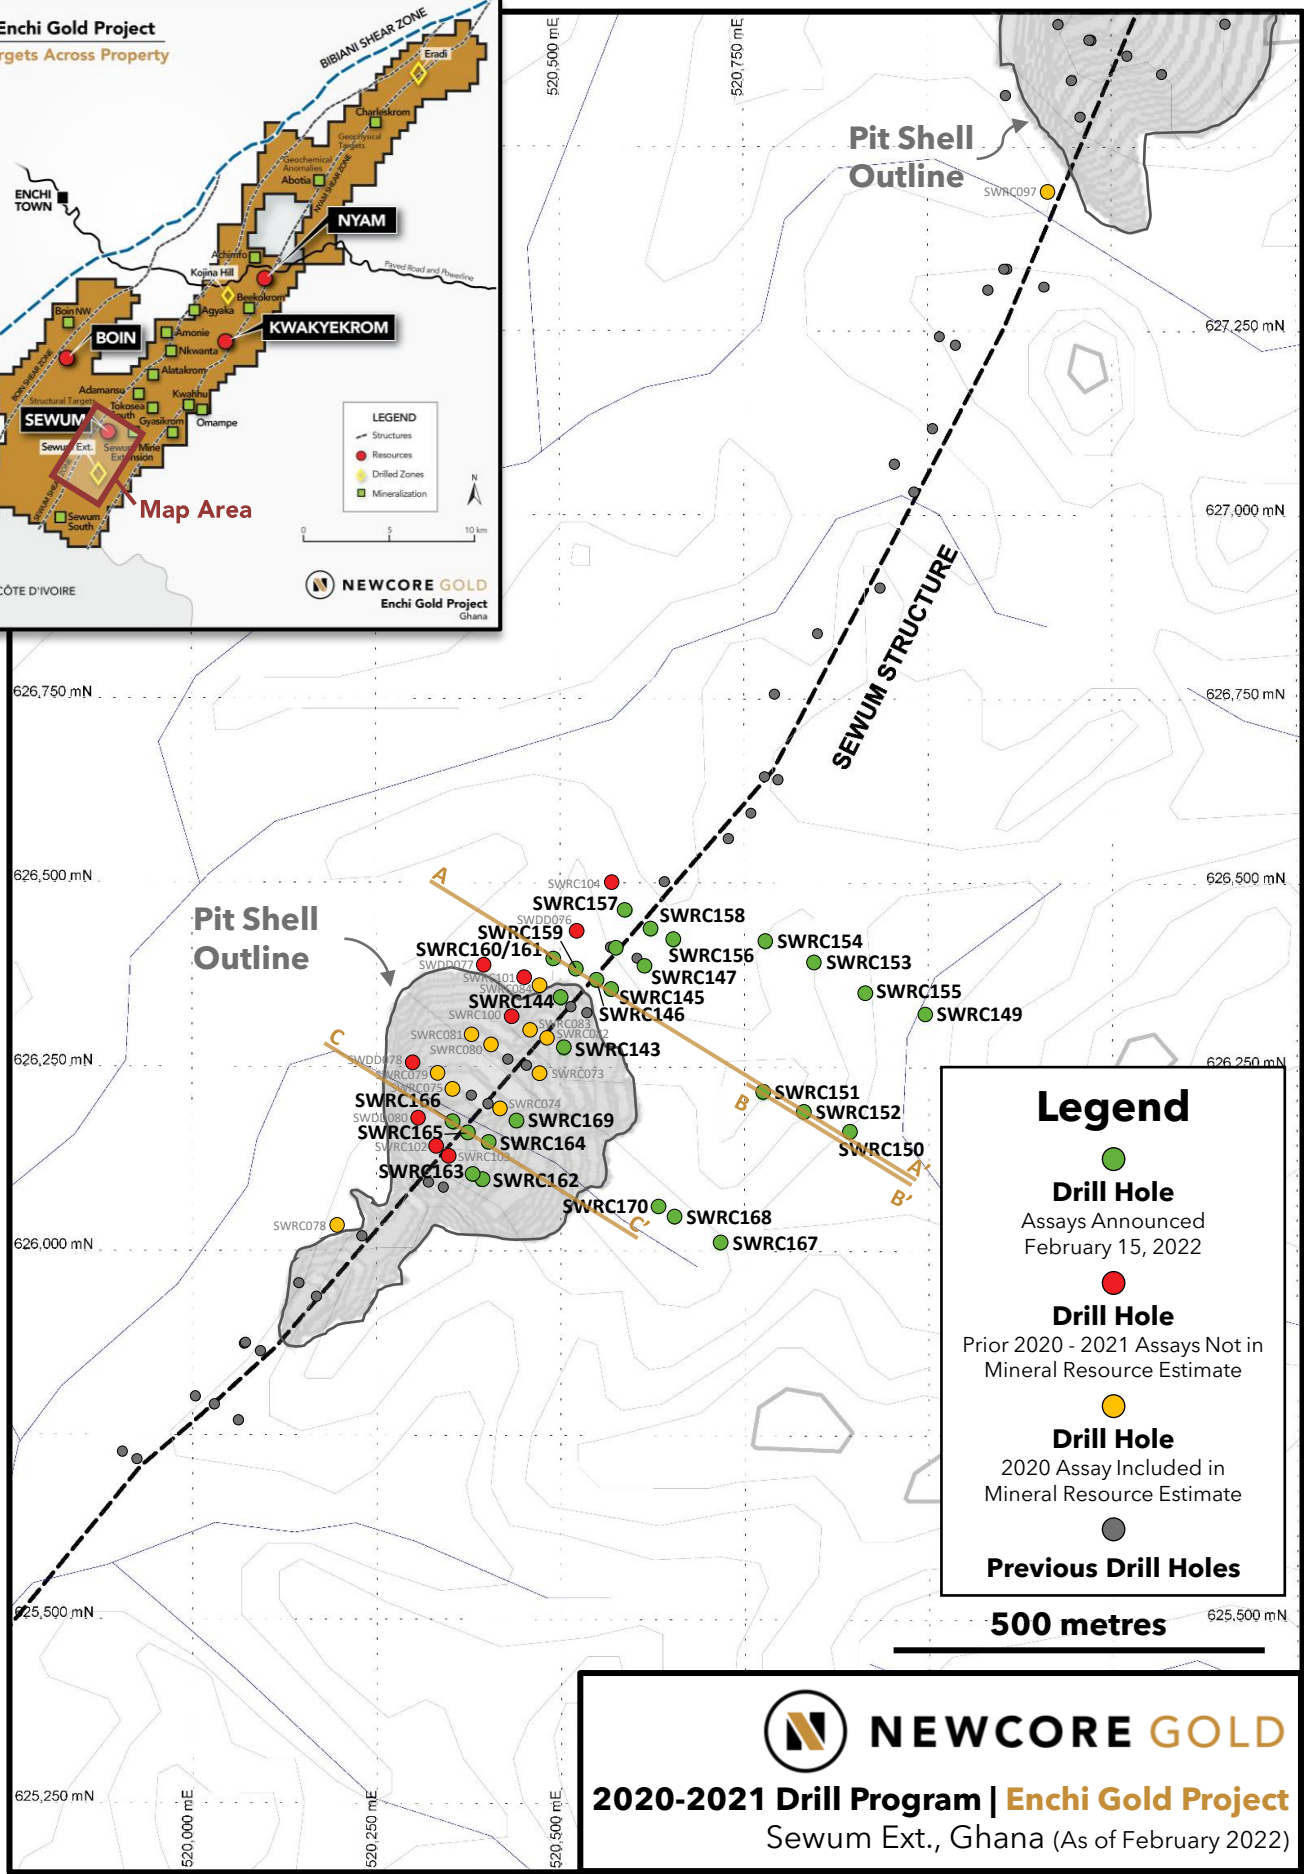

Enchi Gold Project
Targets Across Property

Legend

- **Drill Hole**
Assays Announced
February 15, 2022
- **Drill Hole**
Prior 2020 - 2021 Assays Not in
Mineral Resource Estimate
- **Drill Hole**
2020 Assay Included in
Mineral Resource Estimate
- **Previous Drill Holes**

500 metres

NEWCORE GOLD

2020-2021 Drill Program | Enchi Gold Project
Sewum Ext., Ghana (As of February 2022)