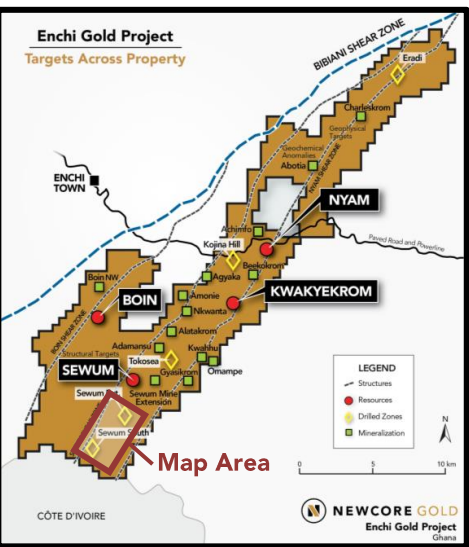

**Enchi Gold Project**  
Targets Across Property

**Enchi Gold Project**  
Targets Across Property

**Legend**

- **Drill Hole**  
Assays Announced  
March 7, 2022
- **Drill Hole**  
Prior 2020 - 2021 Assays Not in  
Mineral Resource Estimate
- **Drill Hole**  
2020 Assay Included in  
Mineral Resource Estimate
- **Previous Drill Holes**

1 km

**NEWCORE GOLD**  
**2020-2022 Drill Program | Enchi Gold Project**  
 Sewum South Target, Ghana (As of March 2022)