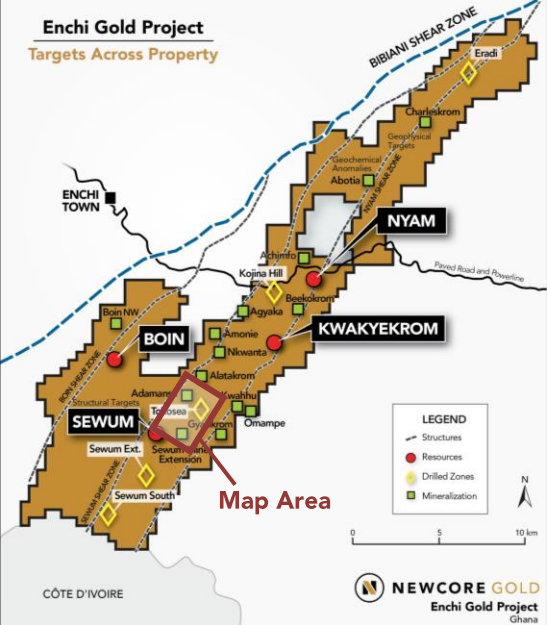

**Enchi Gold Project**  
Targets Across Property

**Enchi Gold Project**  
Targets Across Property

**Legend**

- **Drill Hole**  
Assays Announced  
March 7, 2022
- **Drill Hole**  
Prior 2020 - 2021 Assays Not in  
Mineral Resource Estimate
- **Drill Hole**  
2020 Assay Included in  
Mineral Resource Estimate
- **Previous Drill Holes**

1 km

**NEWCORE GOLD**  
**2020-2022 Drill Program | Enchi Gold Project**  
 Sewum South Target, Ghana (As of March 2022)