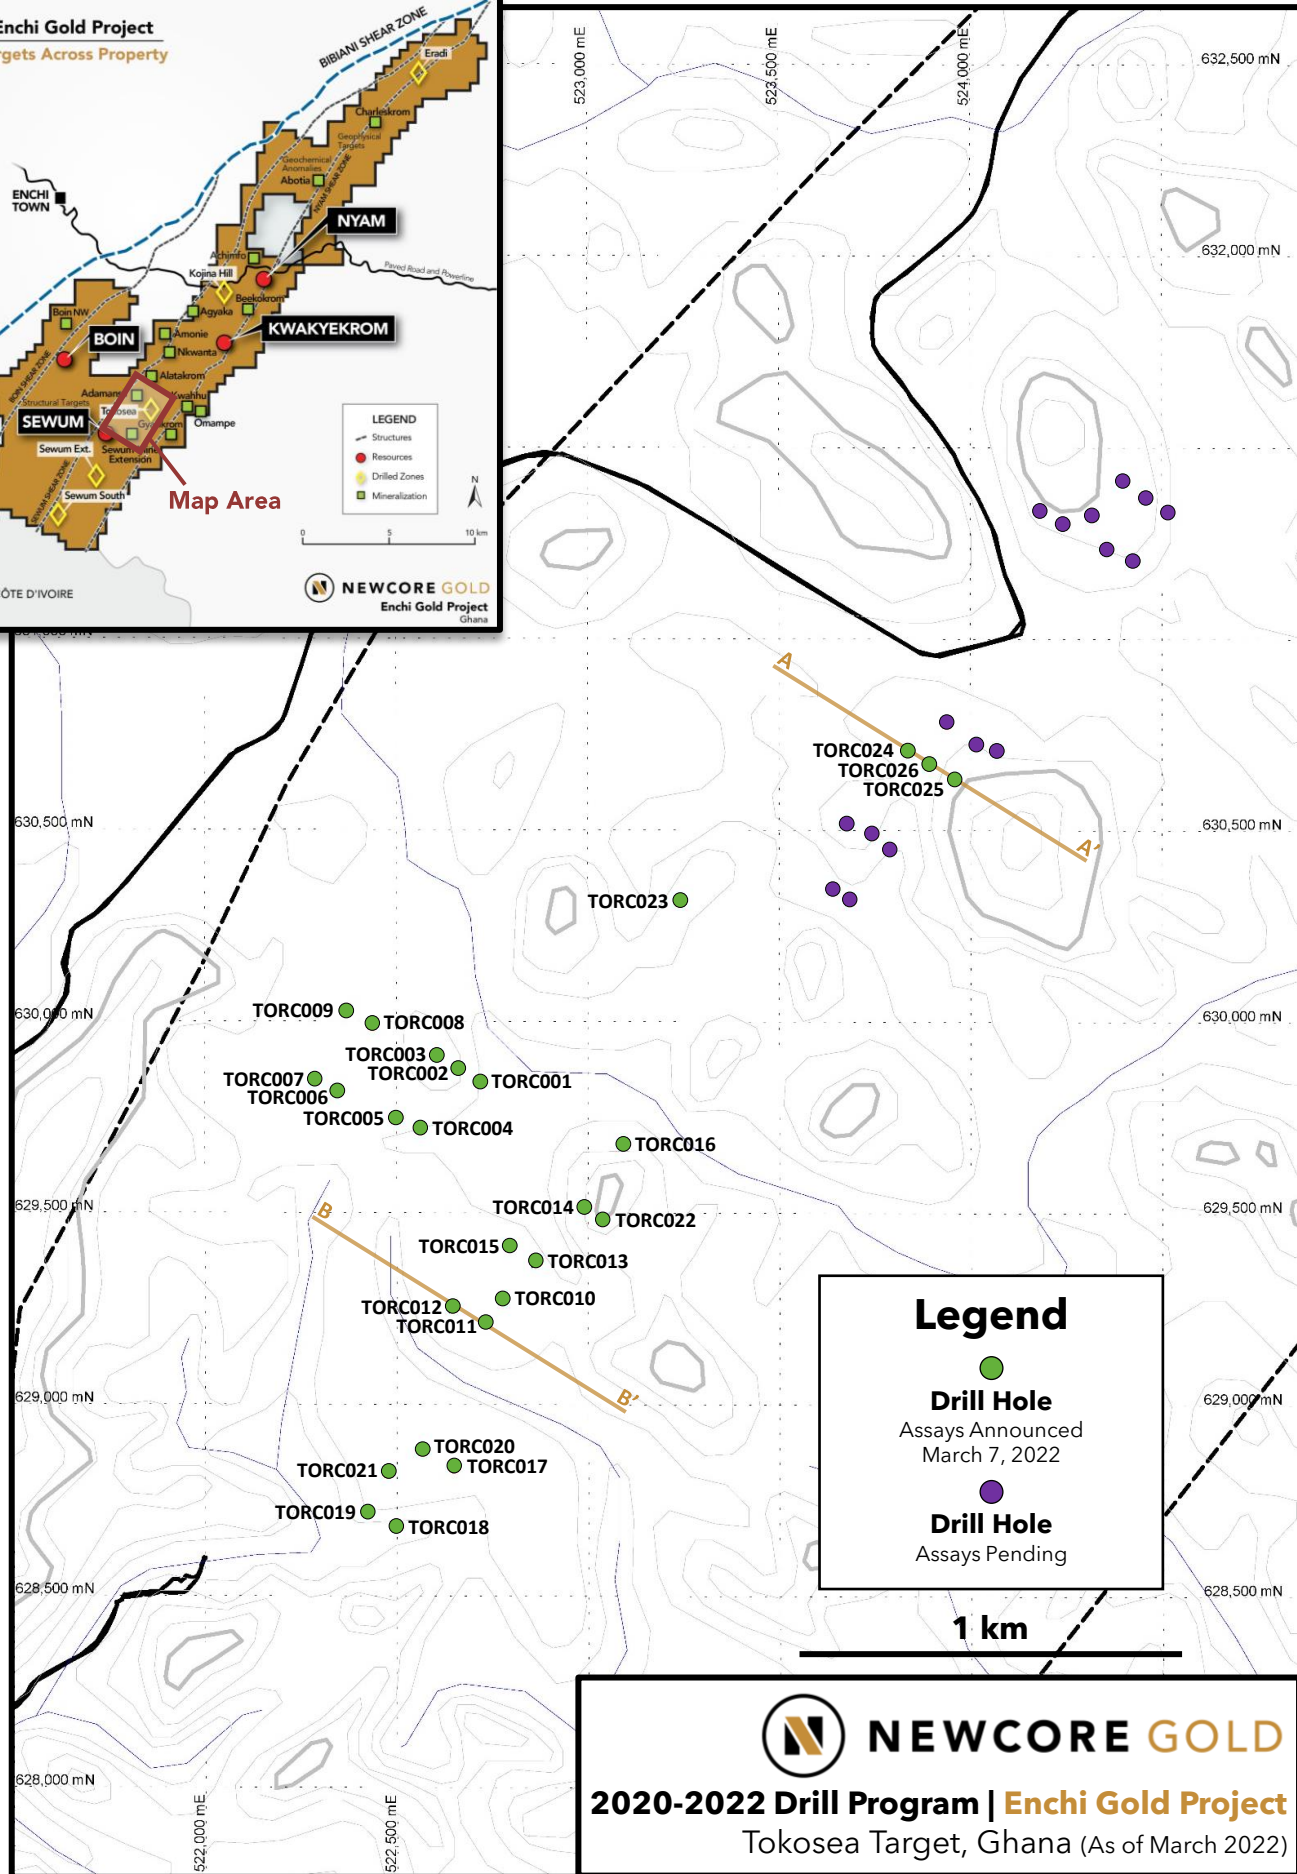

**Enchi Gold Project**  
Targets Across Property

**Enchi Gold Project**  
Targets Across Property

**Legend**

- **Drill Hole**  
Assays Announced  
March 7, 2022
- **Drill Hole**  
Prior 2020 - 2021 Assays Not in  
Mineral Resource Estimate
- **Drill Hole**  
2020 Assay Included in  
Mineral Resource Estimate
- **Previous Drill Holes**

1 km

**NEWCORE GOLD**  
**2020-2022 Drill Program | Enchi Gold Project**  
 Sewum South Target, Ghana (As of March 2022)