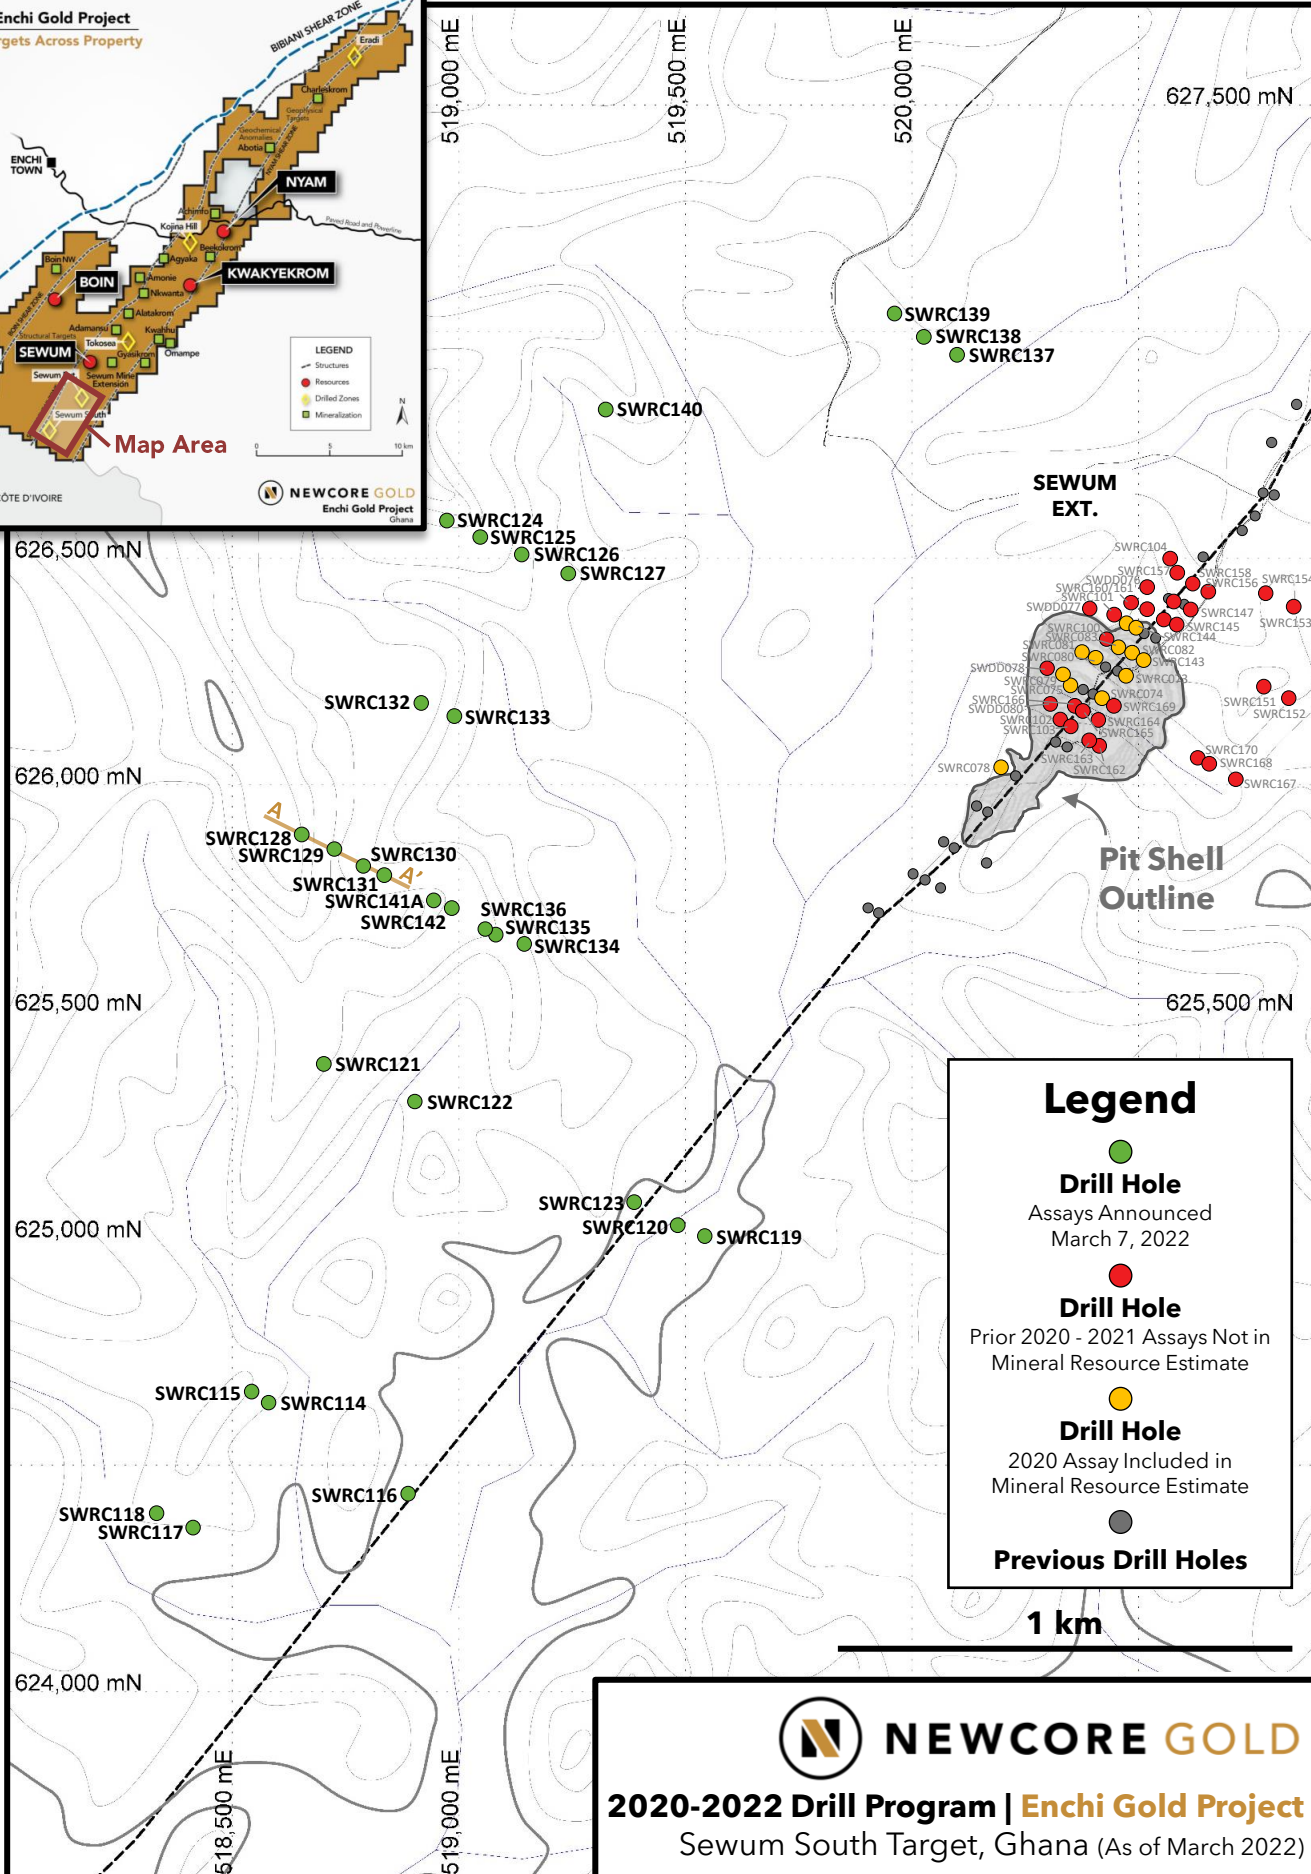

**Enchi Gold Project**  
Targets Across Property

**Enchi Gold Project**  
Targets Across Property

**Legend**

- **Drill Hole**  
Assays Announced  
March 7, 2022
- **Drill Hole**  
Prior 2020 - 2021 Assays Not in  
Mineral Resource Estimate
- **Drill Hole**  
2020 Assay Included in  
Mineral Resource Estimate
- **Previous Drill Holes**

1 km

**NEWCORE GOLD**  
**2020-2022 Drill Program | Enchi Gold Project**  
 Sewum South Target, Ghana (As of March 2022)