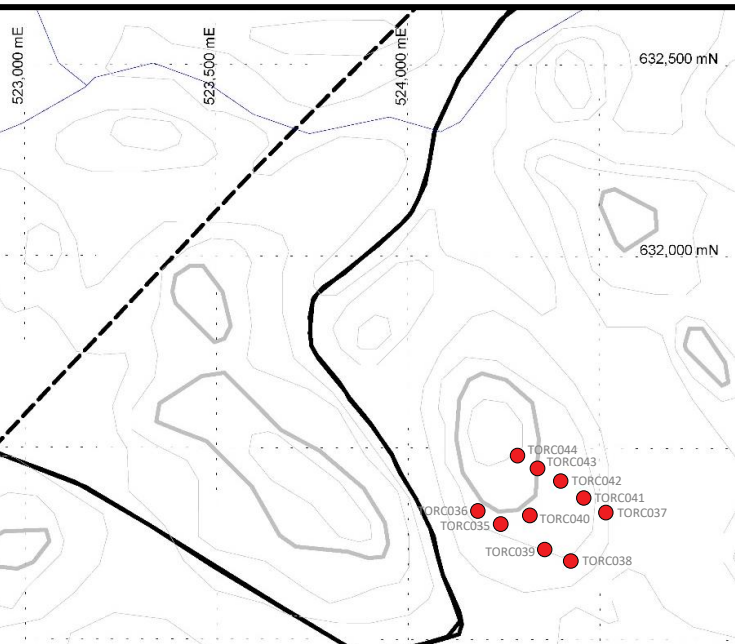

Enchi Gold Project

Targets Across Property

NEWCORE GOLD
Enchi Gold Project
Ghana

Legend

- **Drill Hole**
Assays Announced
June 8, 2022
- **Drill Hole**
Prior 2022 Assays Not in
Mineral Resource Estimate

1 km

NEWCORE GOLD

2020-2022 Drill Program | Enchi Gold Project
Tokosea Target, Ghana (As of June 2022)