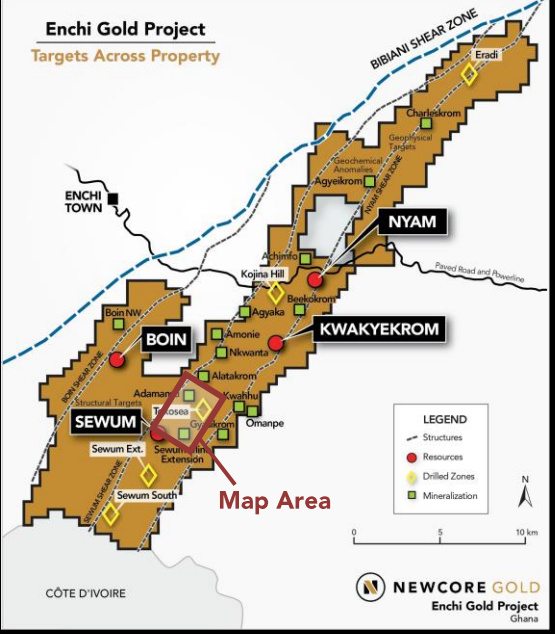

Enchi Gold Project

Targets Across Property

NEWCORE GOLD
Enchi Gold Project
Ghana

Legend

- **Drill Hole**
Assays Announced
June 8, 2022
- **Drill Hole**
Prior 2022 Assays Not in
Mineral Resource Estimate

1 km

NEWCORE GOLD

2020-2022 Drill Program | Enchi Gold Project
Tokosea Target, Ghana (As of June 2022)