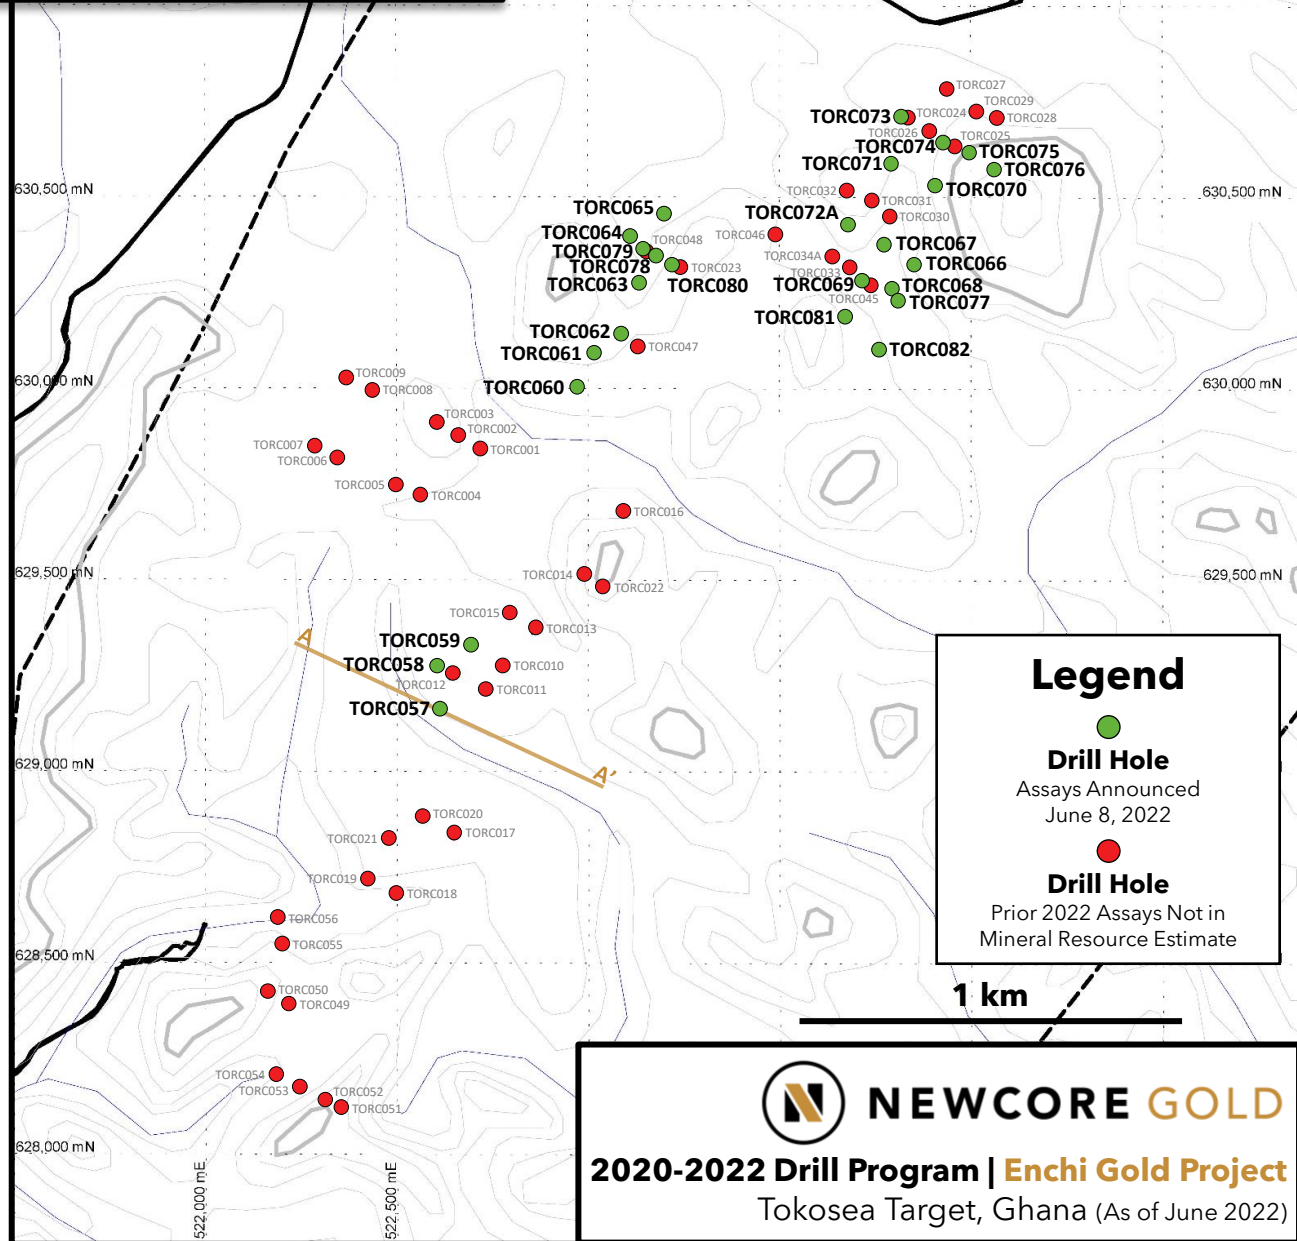

Enchi Gold Project

Targets Across Property

NEWCORE GOLD
Enchi Gold Project
Ghana

Legend

- **Drill Hole**
Assays Announced
June 8, 2022
- **Drill Hole**
Prior 2022 Assays Not in
Mineral Resource Estimate

1 km

NEWCORE GOLD

2020-2022 Drill Program | Enchi Gold Project
Tokosea Target, Ghana (As of June 2022)