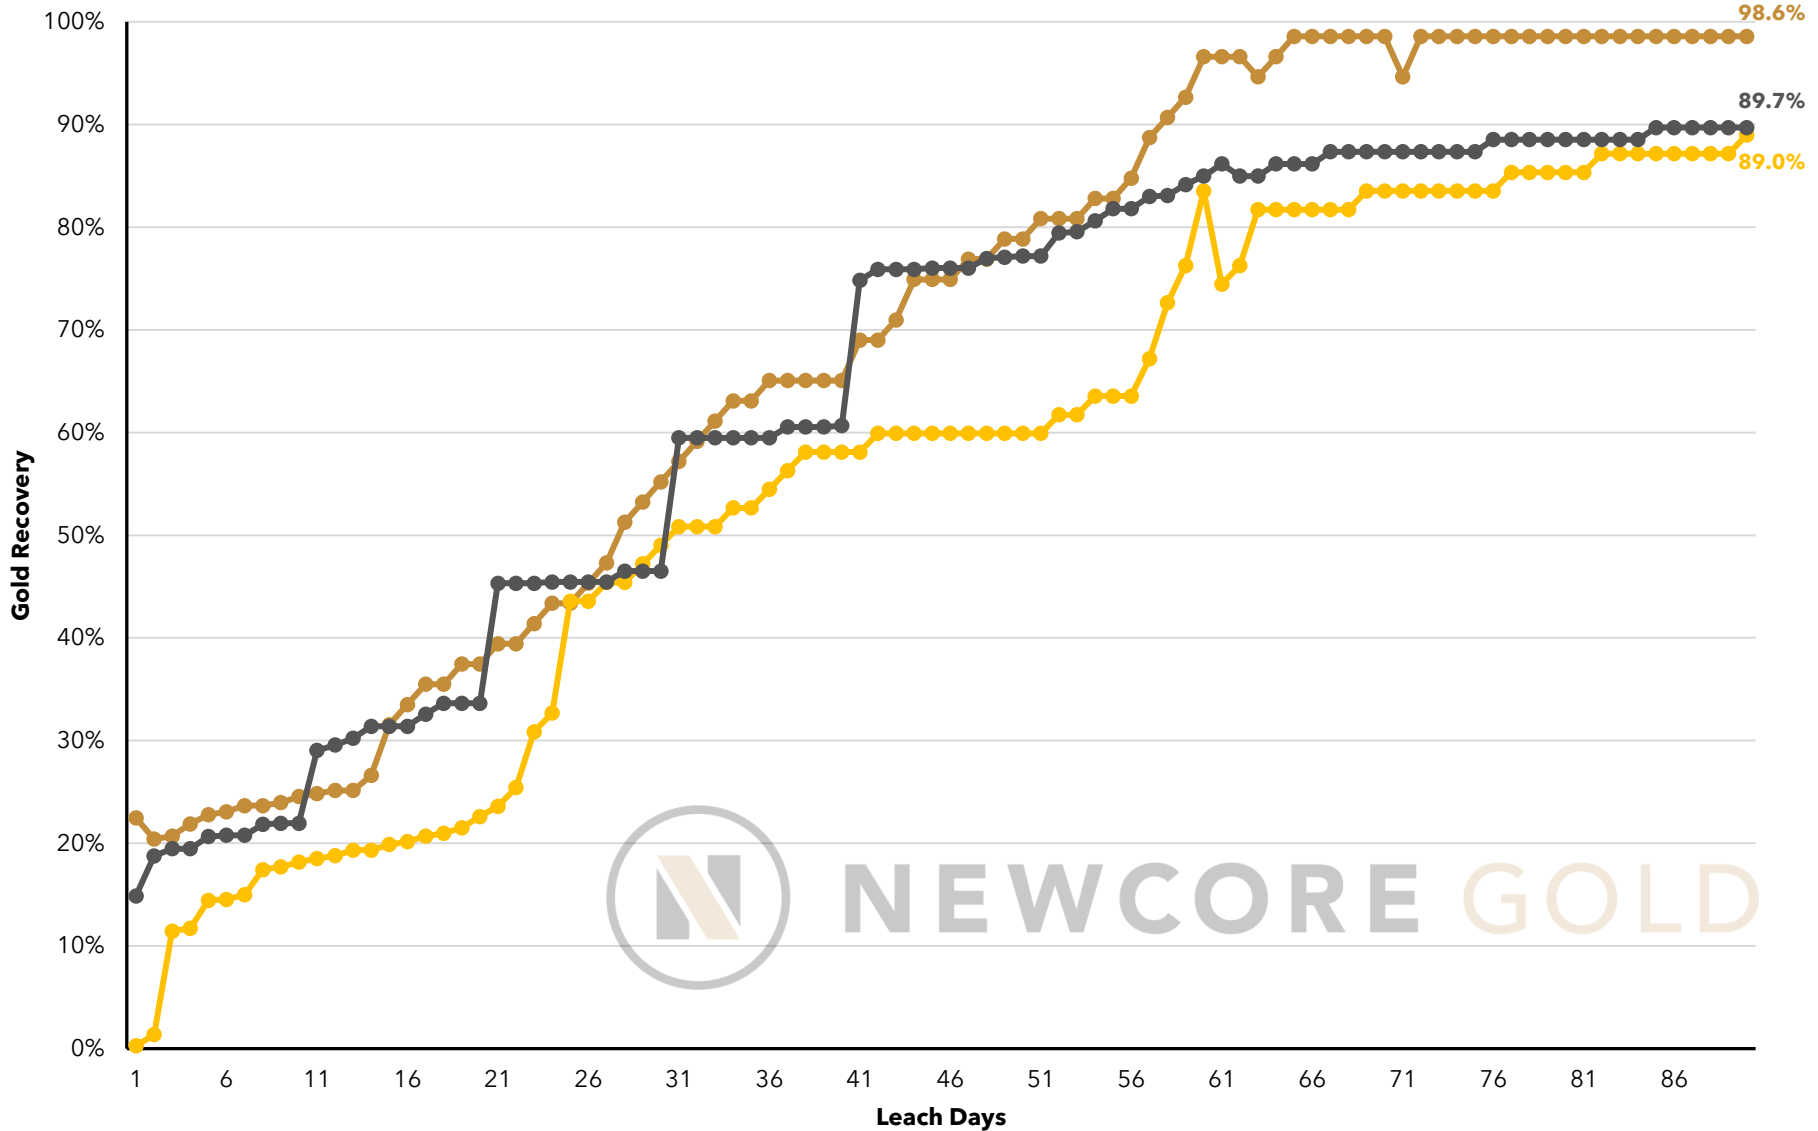

# Enchi Gold Project - Gold Recovery versus Leach Days

Chart Accompanies News Release Dated October 12, 2022

—●— Composite KBDD077    —●— Composite SWDD084A    —●— Composite SWDD084B

NEWCORE GOLD