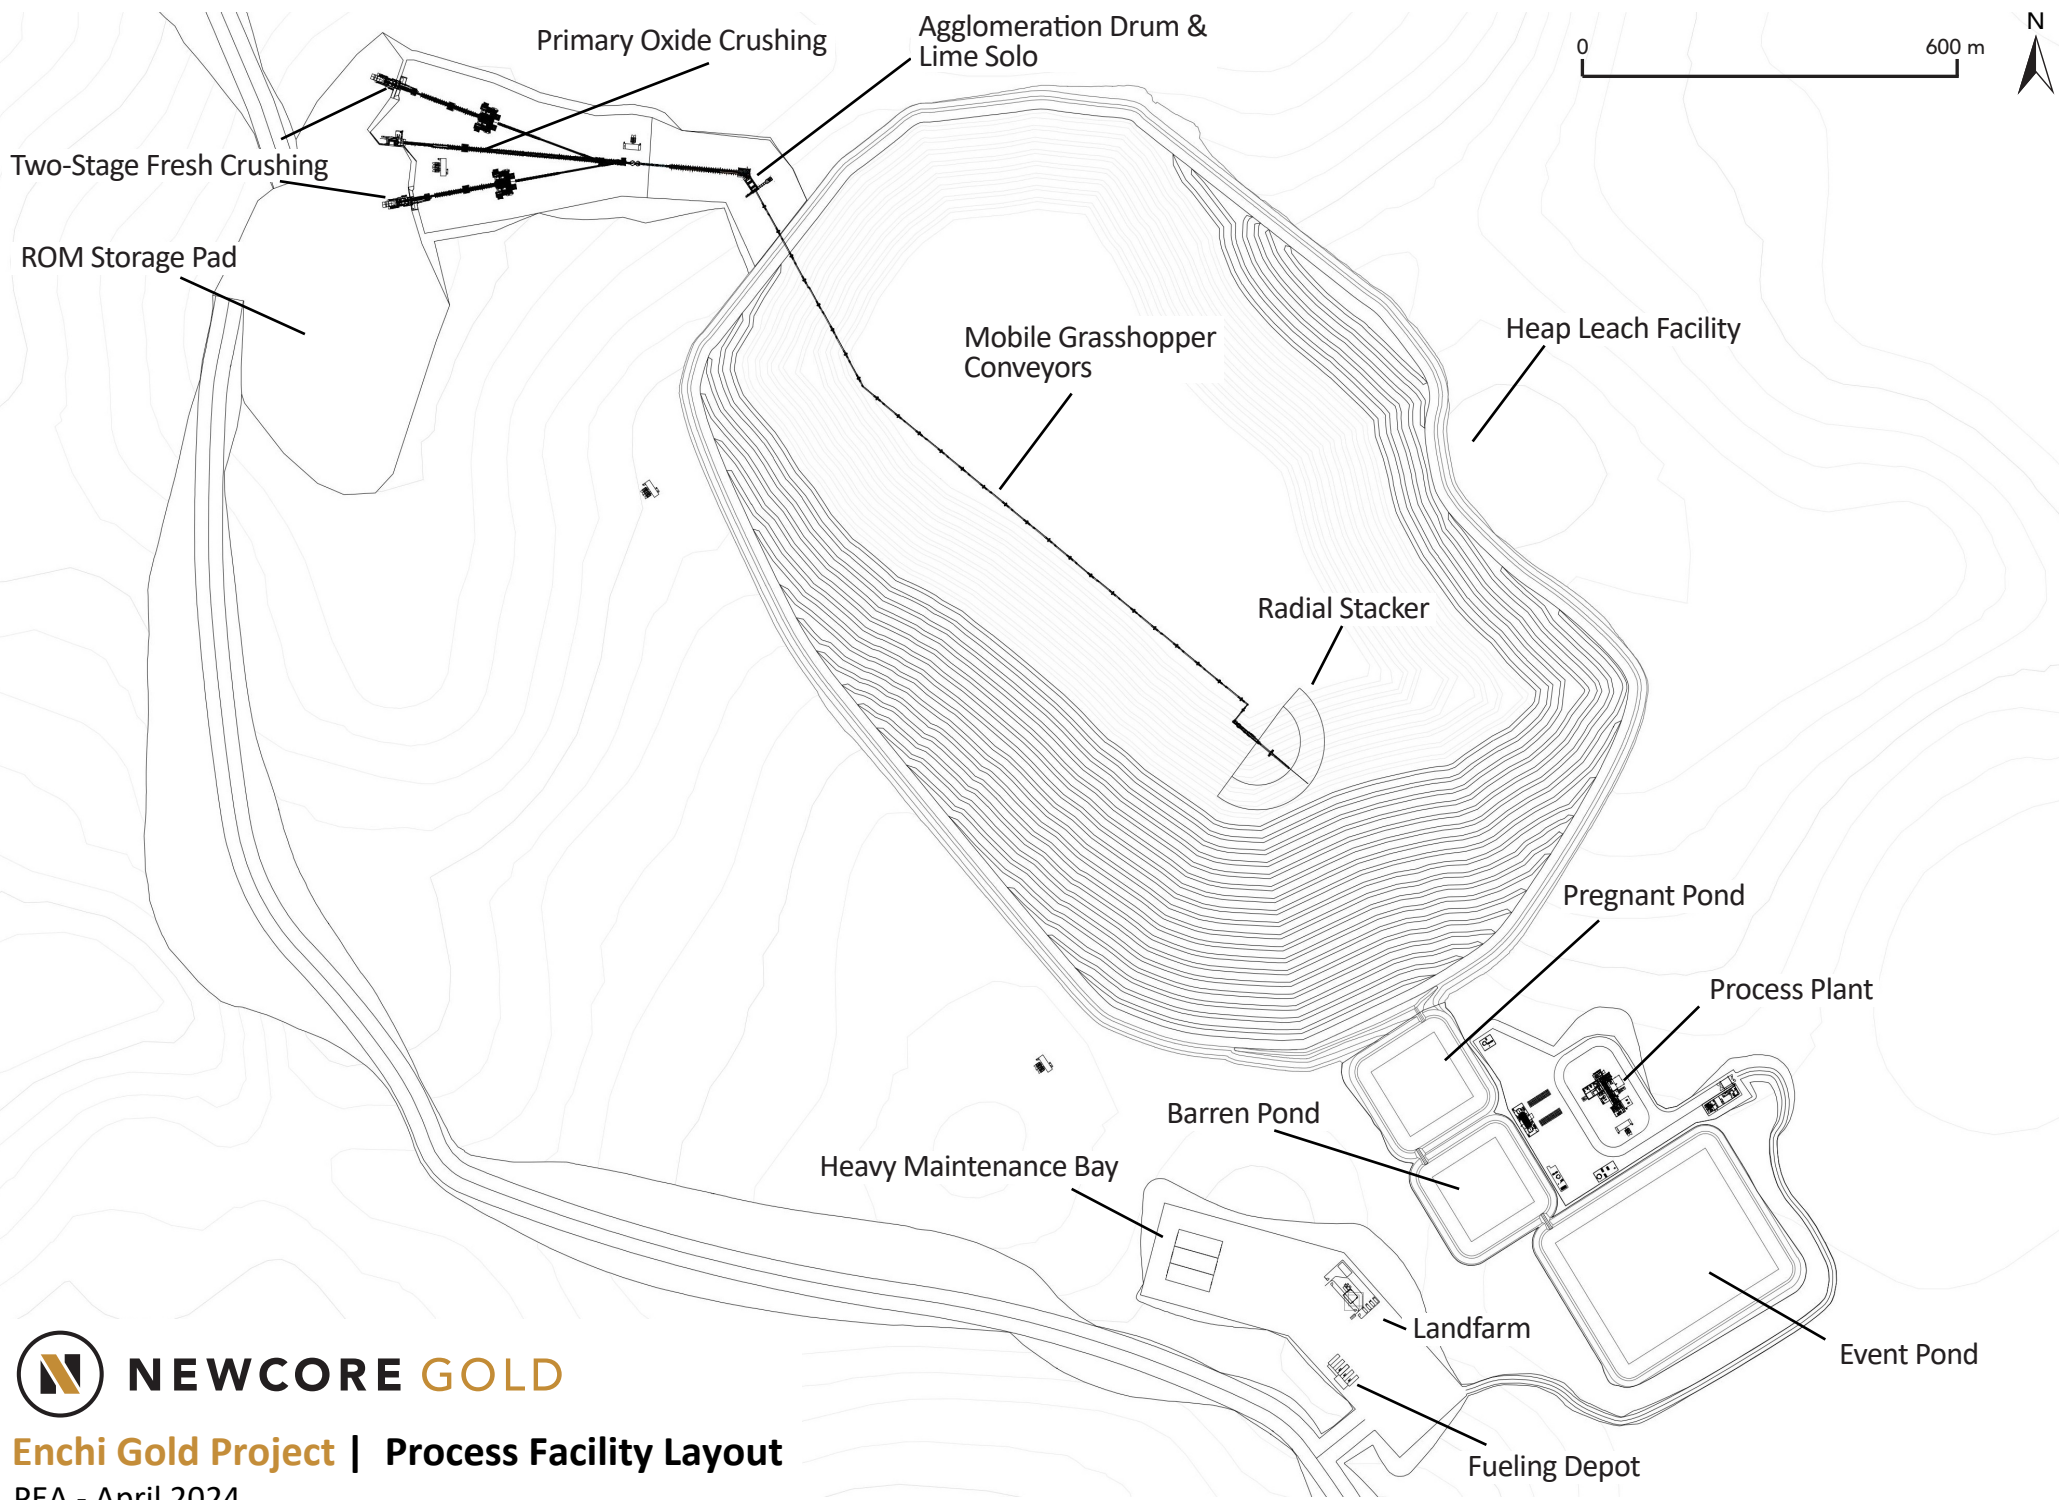

Paved Highway & Powerline

Logging Road

**NYAM**

**BOIN**

Rock Storage Facility

**KWAKYEKROM**

Crushing & Agglomeration

Access Roads

Heap Leach Facility

Maintenance & Fueling

Process Ponds

**TOKOSEA**

**SEWUM**

 **NEWCORE GOLD**

**Enchi Gold Project | Site Layout**

PEA - April 2024

# Enchi Gold Project | Process Facility Layout

PEA - April 2024