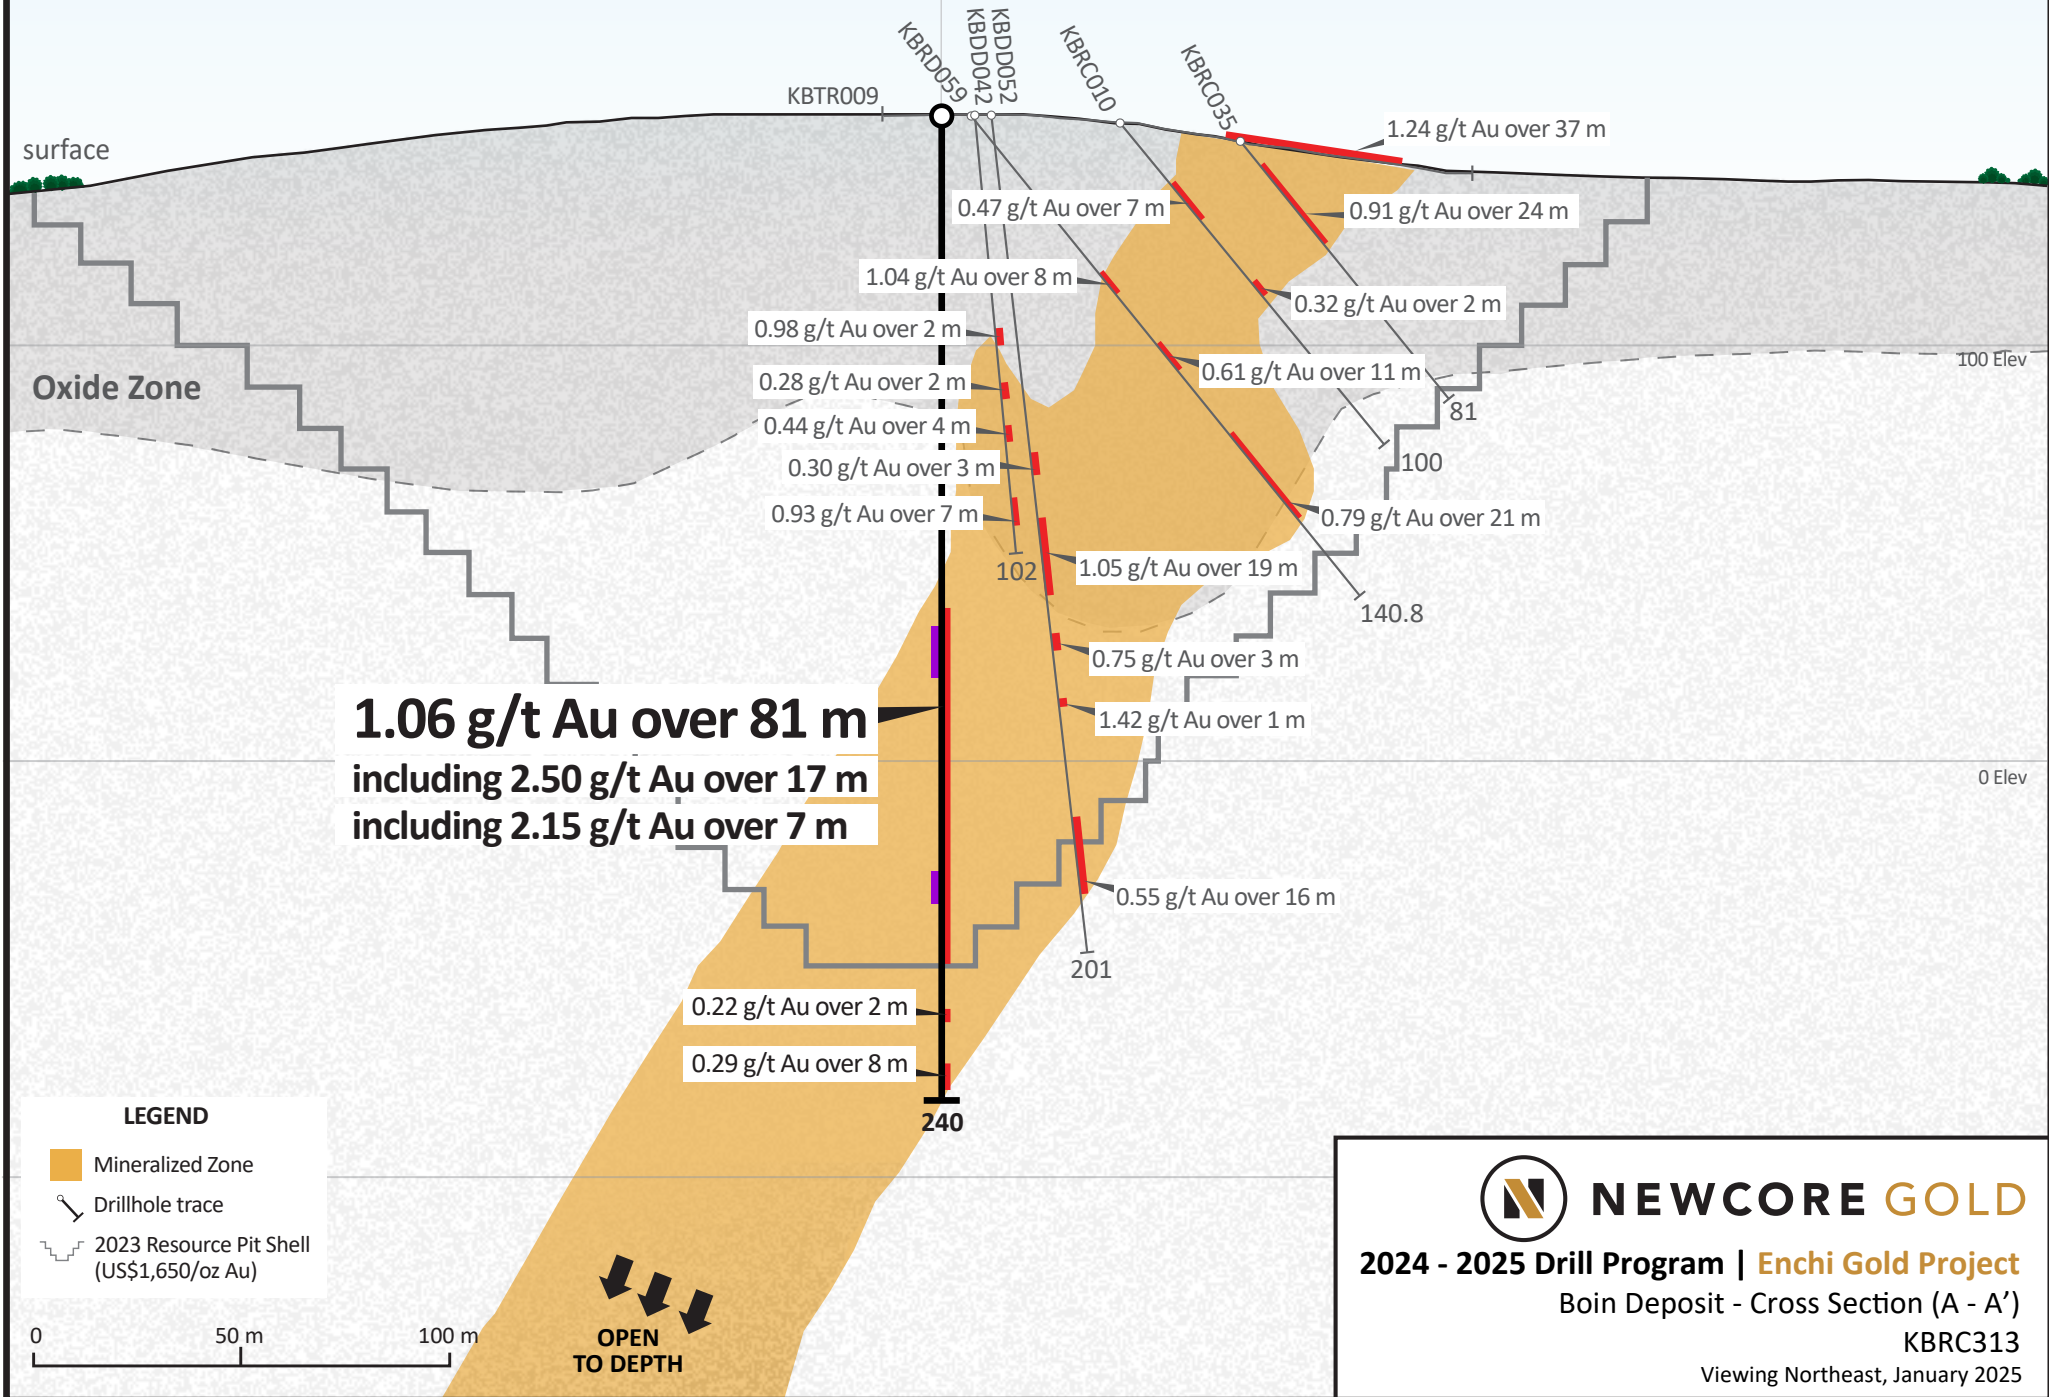

KBRC313

1.06 g/t Au over 81 m
including 2.50 g/t Au over 17 m
including 2.15 g/t Au over 7 m

LEGEND

- Mineralized Zone
- Drillhole trace
- 2023 Resource Pit Shell (US\$1,650/oz Au)

OPEN TO DEPTH

NEWCORE GOLD

2024 - 2025 Drill Program | Enchi Gold Project

Boin Deposit - Cross Section (A - A')

KBRC313

Viewing Northeast, January 2025

KBRC316

LEGEND

- Mineralized Zone
- Drillhole trace
- 2023 Resource Pit Shell (US\$1,650/oz Au)

NEWCORE GOLD

2024 - 2025 Drill Program | Enchi Gold Project
 Boin Deposit - Cross Section (B - B')
 KBRC316
 Viewing Northeast, January 2025