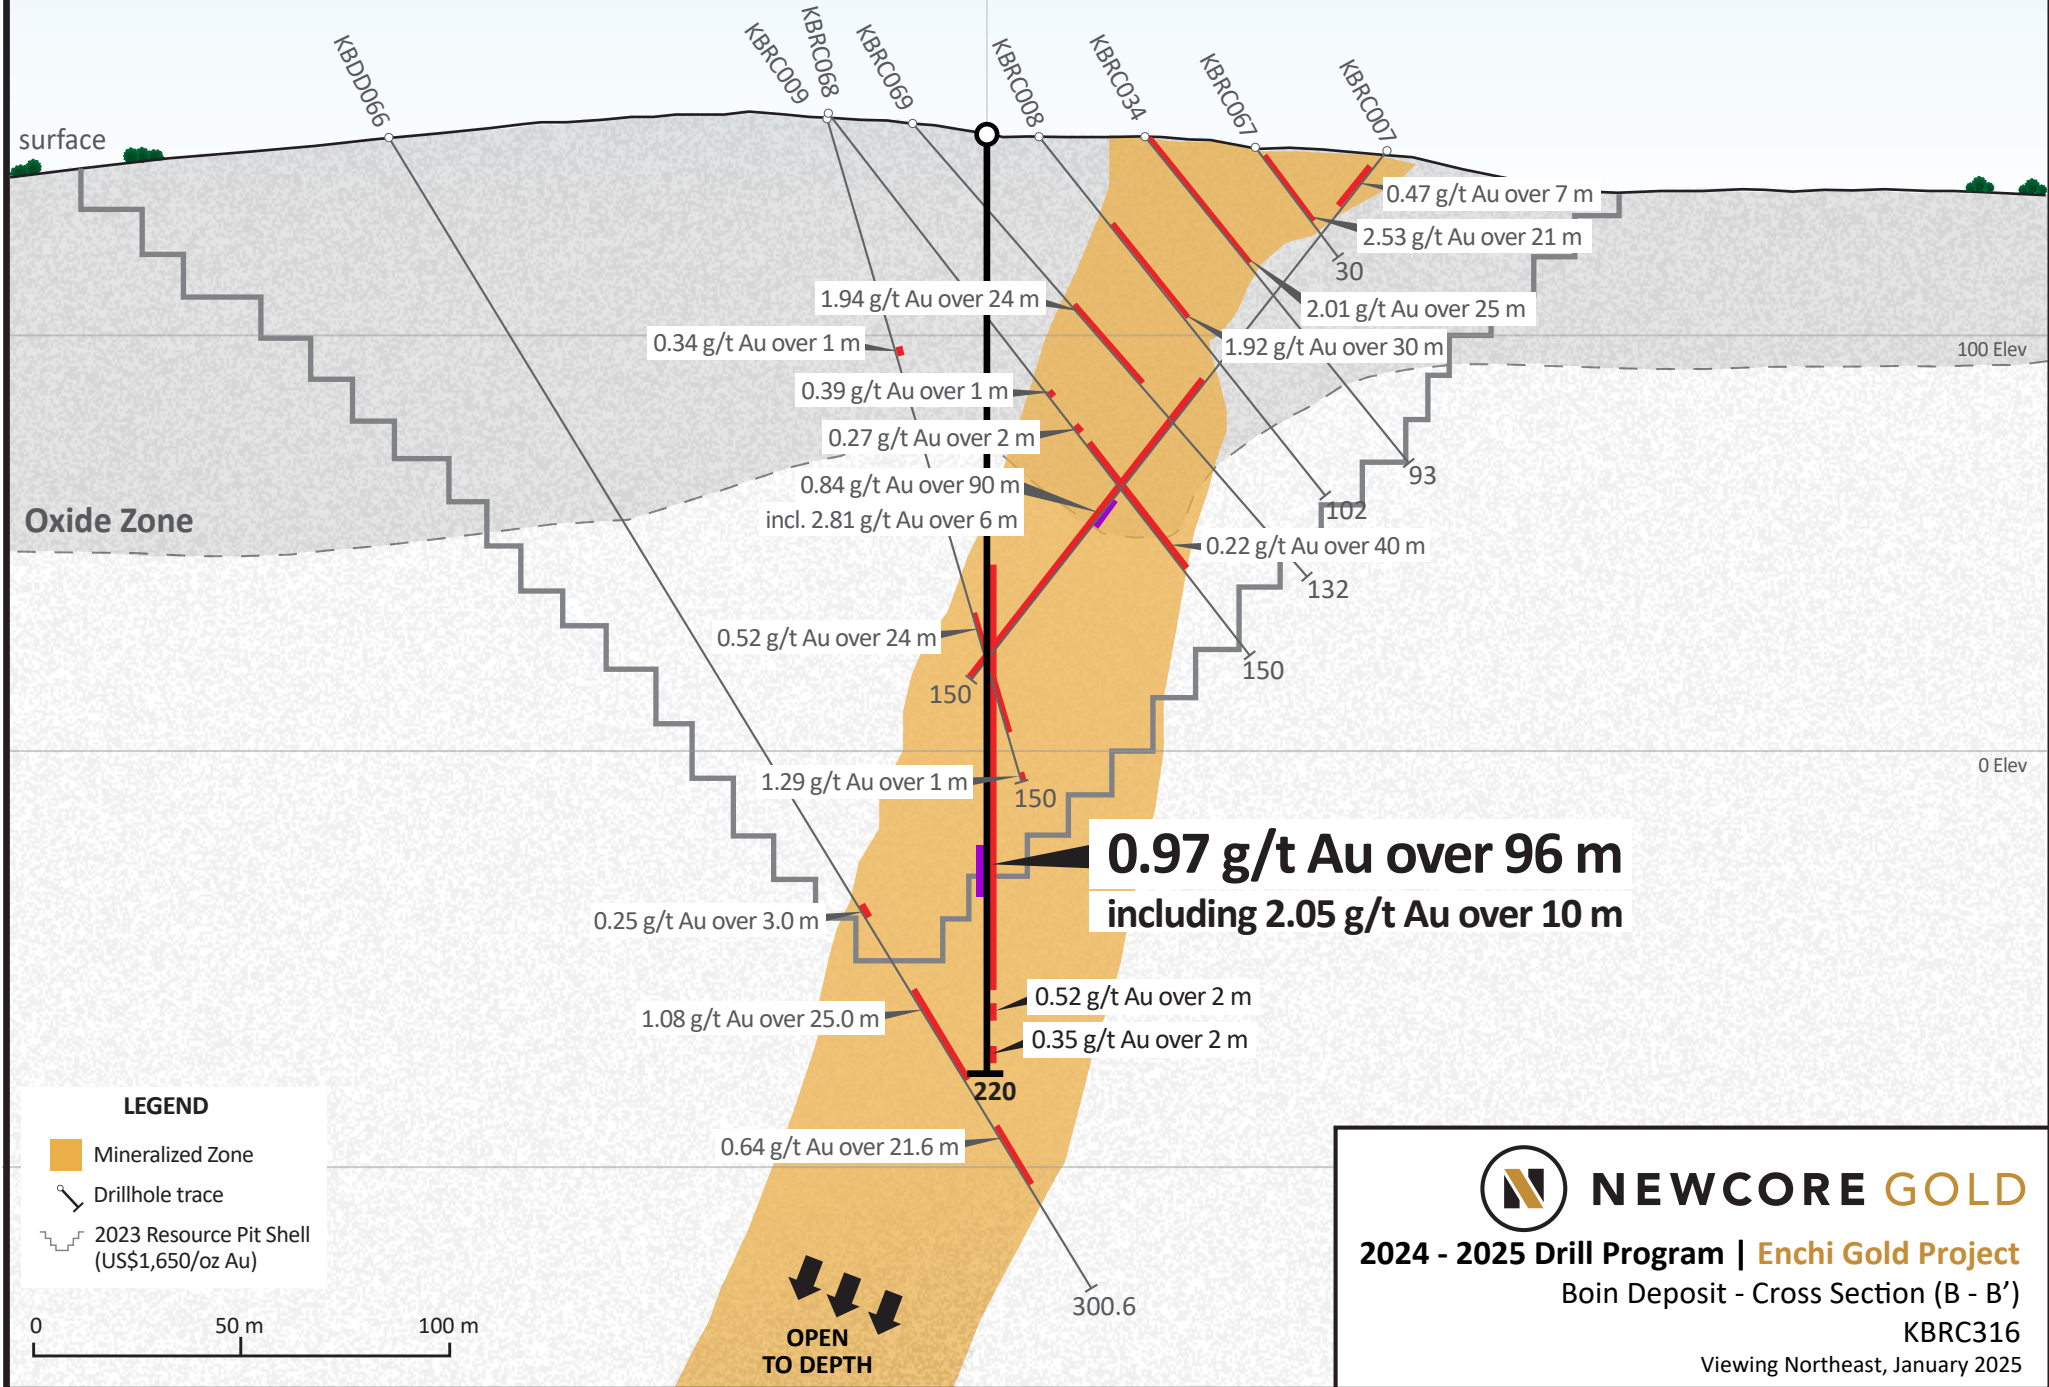

KBRC313

1.06 g/t Au over 81 m
including 2.50 g/t Au over 17 m
including 2.15 g/t Au over 7 m

LEGEND

- Mineralized Zone
- Drillhole trace
- 2023 Resource Pit Shell (US\$1,650/oz Au)

OPEN TO DEPTH

NEWCORE GOLD

2024 - 2025 Drill Program | Enchi Gold Project

Boin Deposit - Cross Section (A - A')

KBRC313

Viewing Northeast, January 2025

KBRC316

LEGEND

- Mineralized Zone
- Drillhole trace
- 2023 Resource Pit Shell (US\$1,650/oz Au)

NEWCORE GOLD

2024 - 2025 Drill Program | Enchi Gold Project
 Boin Deposit - Cross Section (B - B')
 KBRC316
 Viewing Northeast, January 2025