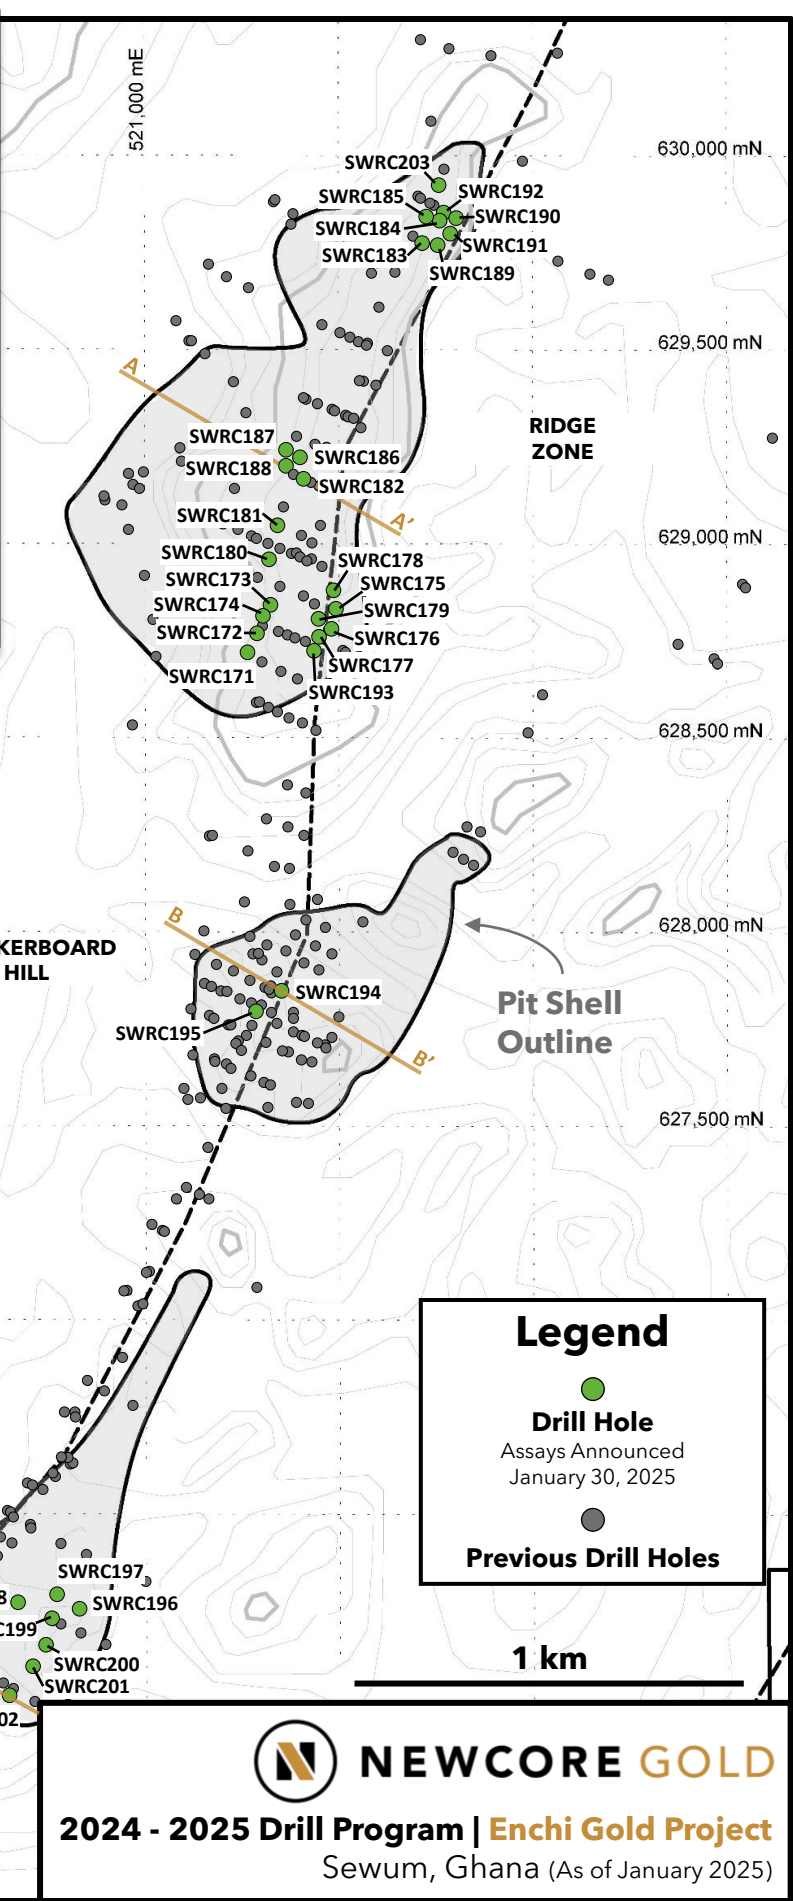

Enchi Gold Project
Targets Across Property

Legend

- Drill Hole
Assays Announced
January 30, 2025
- Previous Drill Holes