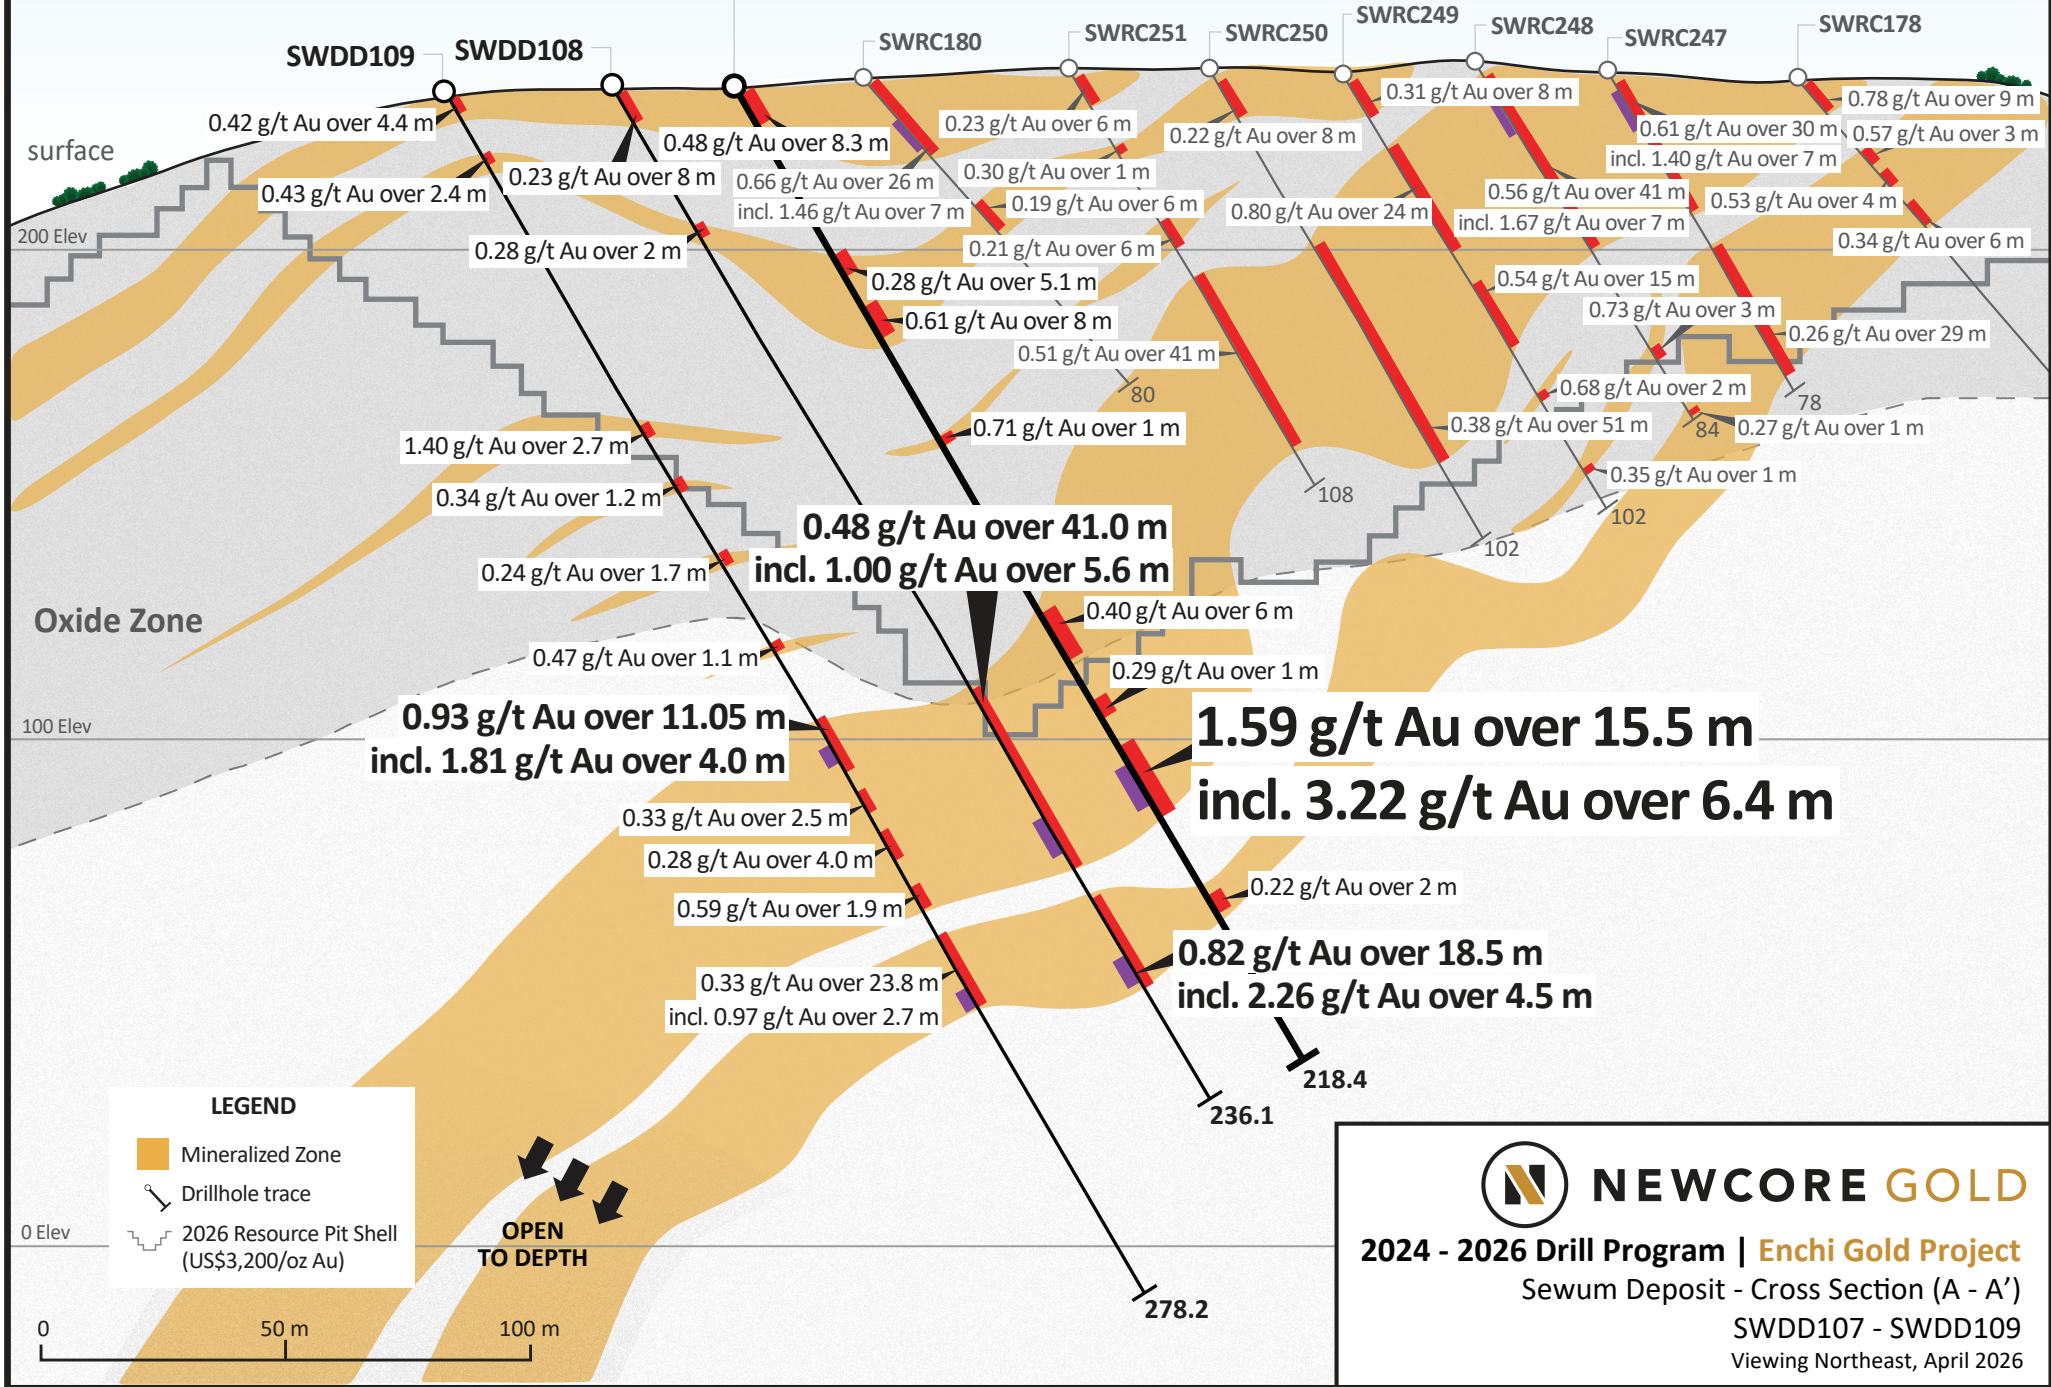

# SWDD107

### LEGEND

- Mineralized Zone
- Drillhole trace
- 2026 Resource Pit Shell (US\$3,200/oz Au)

**OPEN TO DEPTH**

**NEWCORE GOLD**

**2024 - 2026 Drill Program | Enchi Gold Project**

Sewum Deposit - Cross Section (A - A')

SWDD107 - SWDD109

Viewing Northeast, April 2026